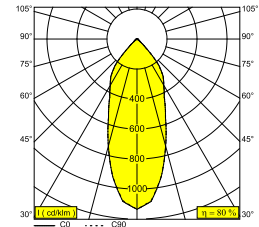

## TWEETER M ON 2 92733 WDL W-W

418 51 812 922 WDL W-W

AVAILABLE IN

**BLACK-CHROMED** 418 51 812 922 WDL B-C

**WHITE-WHITE** 418 51 812 922 WDL W-W

[View on website](#)