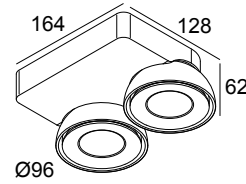

## TWEETER M ON 2 92733 WDL W-W

418 51 812 922 WDL W-W

AVAILABLE IN

**BLACK-CHROMED** 418 51 812 922 WDL B-C

**WHITE-WHITE** 418 51 812 922 WDL W-W

[View on website](#)

### General info

<b>LOCATION</b>	indoor
<b>INSTALLATION</b>	Ceiling Surface mounted, Wall Surface mounted
<b>INGRESS PROTECTION</b>	IP20
<b>WEIGHT (KG)</b>	1.3
<b>ADJUSTABILITY</b>	0° to 45° swiveling, 355° rotatable
<b>INFORMATION</b>	2 x REFLECTOR FL-33° INCL. WIRELESS DIMMABLE CONTROL 48V-DC EXCL. LED POWER SUPPLY 48V-DC