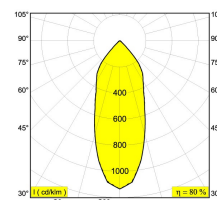

**TWEETER M ON 2 92733 WDL**

418 51 812 922 WDL

[Weblink](#)

Available colors: BLACK-CHROMED (418 51 812 922 WDL B-C)  
WHITE-WHITE (418 51 812 922 WDL W-W)

ADJUSTABLE 0° - 45° / 355°  
INCL. 2 x LED WHITE 10,4W / CRI>90 / 2700K / 1032lm  
INCL. 2 x REFLECTOR FL-33°  
INCL. WIRELESS DIMMABLE CONTROL 48V-DC  
EXCL. LED POWER SUPPLY 48V-DC

LED Technics: Light source: 2064 lm // 20 W // 105 lm/W  
Luminaire: 1644 lm // 24 W // 69 lm/W

48V-DC

Class: III

Weight: 1.3 KG  
Protection level: IP20  
Minimum distance: n.a.

Requirements: LED POWER SUPPLY 48V-DC