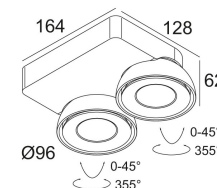

**TWEETER M ON 2 92733 WDL**

418 51 812 922 WDL

[Weblink](#)

Available colors: BLACK-CHROMED (418 51 812 922 WDL B-C)  
WHITE-WHITE (418 51 812 922 WDL W-W)

ADJUSTABLE 0° - 45° / 355°  
INCL. 2 x LED WHITE 10,4W / CRI>90 / 2700K / 1032lm  
INCL. 2 x REFLECTOR FL-33°  
INCL. WIRELESS DIMMABLE CONTROL 48V-DC  
EXCL. LED POWER SUPPLY 48V-DC

LED Technics: Light source: 2064 lm // 20 W // 105 lm/W  
Luminaire: 1644 lm // 24 W // 69 lm/W

48V-DC

Class: III

Weight: 1.3 KG  
Protection level: IP20  
Minimum distance: n.a.

Requirements: LED POWER SUPPLY 48V-DC