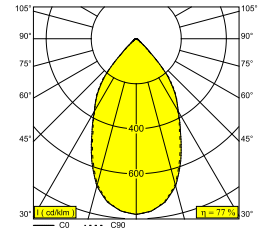

TWEETER M ON 2 92750 DIM8 B-C

418 51 812 923 ED8 B-C

AVAILABLE IN

BLACK-CHROMED 418 51 812 923 ED8 B-C

WHITE-WHITE 418 51 812 923 ED8 W-W

[View on website](#)

General info

LOCATION	indoor
INSTALLATION	Ceiling Surface mounted, Wall Surface mounted
INGRESS PROTECTION	IP20
WEIGHT (KG)	1.3
ADJUSTABILITY	0° to 45° swiveling, 355° rotatable
INFORMATION	2 x REFLECTOR WFL-50° INCL.DIMMABLE LED POWER SUPPLY 500mA-DC

Electrical info

ELECTRICAL	220-240V / 50-60Hz
CLASS	II
POWER SUPPLY INCLUDED	YES
DIM TYPE	mains (phase cut-off)
ENERGY CLASS	D
CERTIFICATES	CB, ENEC

Lightsource info

LIGHTSOURCE NAME	LED
LIGHTSOURCE	2 x (LED array 8,6W / CRI>90 (R9: 60) / 2700K / 1041lm)
TM-30 VALUES	Rf: 89 / Rg: 100
SDCM	SDCM1
RISKGROUP	RG1
LM80	L90B10 > 50000
LED TECHNICS (LIGHT SOURCE)	2082lm // 17,2W // 121lm/W
LED TECHNICS (LUMINAIRE)	1596lm // 20W // 81lm/W