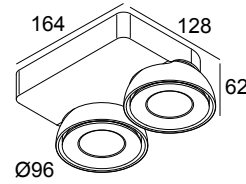

TWEETER M ON 2 92750 DIM8 B-C

418 51 812 923 ED8 B-C

AVAILABLE IN

BLACK-CHROMED 418 51 812 923 ED8 B-C

WHITE-WHITE 418 51 812 923 ED8 W-W

[View on website](#)

General info

LOCATION	indoor
INSTALLATION	Ceiling Surface mounted, Wall Surface mounted
INGRESS PROTECTION	IP20
WEIGHT (KG)	1.3
ADJUSTABILITY	0° to 45° swiveling, 355° rotatable
INFORMATION	2 x REFLECTOR WFL-50° INCL.DIMMABLE LED POWER SUPPLY 500mA-DC

For detailed installation instructions, please consult the manual: [418_51_812_XXX_HAND.pdf](#)

TWEETER M ON 2 92750 DIM8 B-C

418 51 812 923 ED8 B-C

FINISH YOUR SPECIFICATION

Control gear, ballast and transformers