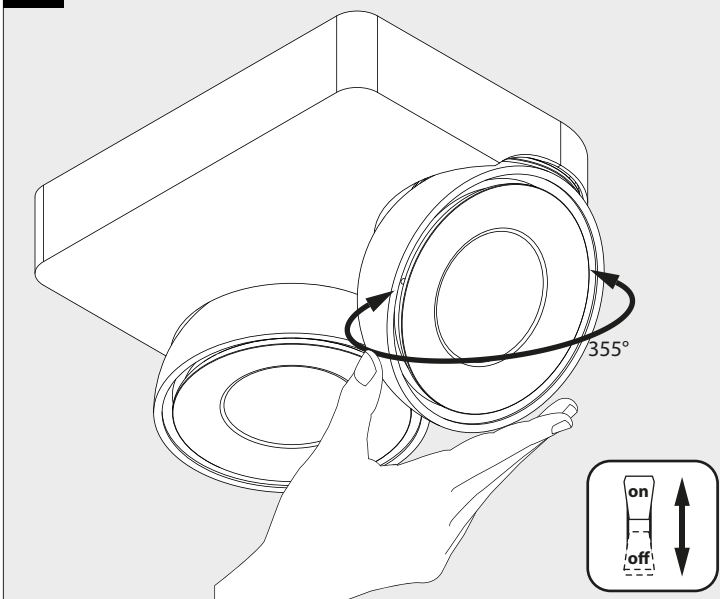

12 Patented rotation / aiming system