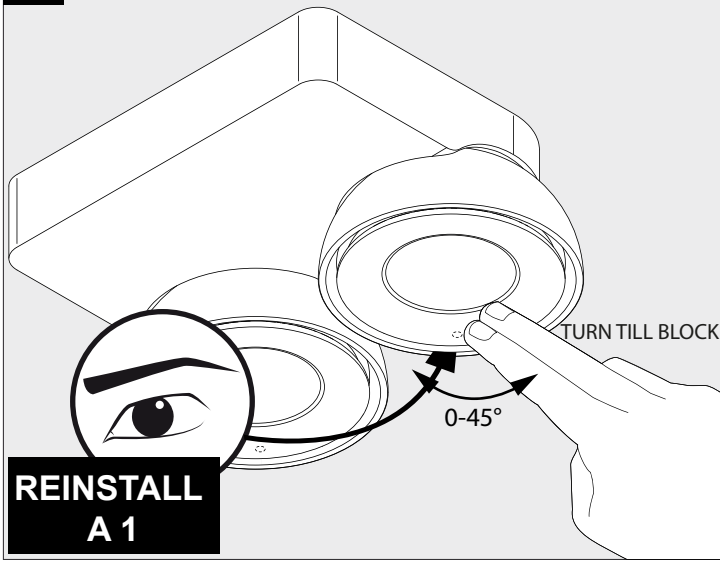

11 Patented rotation / aiming system