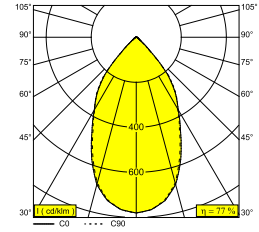

TWEETER M ON 2 92750 DIM8 W-W

418 51 812 923 ED8 W-W

AVAILABLE IN

BLACK-CHROMED 418 51 812 923 ED8 B-C

WHITE-WHITE 418 51 812 923 ED8 W-W

 [View on website](#)

General info

LOCATION	indoor
INSTALLATION	Ceiling Surface mounted, Wall Surface mounted
INGRESS PROTECTION	IP20
WEIGHT (KG)	1.3
ADJUSTABILITY	0° to 45° swiveling, 355° rotatable
INFORMATION	2 x REFLECTOR WFL-50° INCL.DIMMABLE LED POWER SUPPLY 500mA-DC

Electrical info

ELECTRICAL	220-240V / 50-60Hz
CLASS	II
POWER SUPPLY INCLUDED	YES
DIM TYPE	mains (phase cut-off)
ENERGY CLASS	D
CERTIFICATES	CB, ENEC

Lightsource info

LIGHTSOURCE NAME	LED
LIGHTSOURCE	2 x (LED array 8,6W / CRI>90 (R9: 60) / 2700K / 1041lm)
TM-30 VALUES	Rf: 89 / Rg: 100
SDCM	SDCM1
RISKGROUP	RG1
LM80	L90B10 > 50000
LED TECHNICS (LIGHT SOURCE)	2082lm // 17,2W // 121lm/W
LED TECHNICS (LUMINAIRE)	1596lm // 20W // 81lm/W