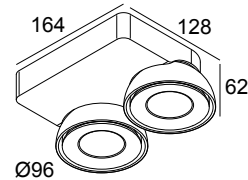

TWEETER M ON 2 92750 DIM8 W-W

418 51 812 923 ED8 W-W

AVAILABLE IN

BLACK-CHROMED 418 51 812 923 ED8 B-C

WHITE-WHITE 418 51 812 923 ED8 W-W

 [View on website](#)

General info

LOCATION	indoor
INSTALLATION	Ceiling Surface mounted, Wall Surface mounted
INGRESS PROTECTION	IP20
WEIGHT (KG)	1.3
ADJUSTABILITY	0° to 45° swiveling, 355° rotatable
INFORMATION	2 x REFLECTOR WFL-50° INCL.DIMMABLE LED POWER SUPPLY 500mA-DC

For detailed installation instructions, please consult the manual: [418_51_812_XXX_HAND.pdf](#)

TWEETER M ON 2 92750 DIM8 W-W

418 51 812 923 ED8 W-W

FINISH YOUR SPECIFICATION

Control gear, ballast and transformers