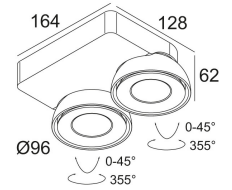

TWEETER M ON 2 92750 DIM8

418 51 812 923 ED8

[Weblink](#)

Available colors: BLACK-CHROMED (418 51 812 923 ED8 B-C)
WHITE-WHITE (418 51 812 923 ED8 W-W)

ADJUSTABLE 0° - 45° / 355°
INCL.2 x LED WHITE 10,4W / CRI>90 / 2700K / 1032lm
INCL.2 x REFLECTOR WFL-50°
INCL.DIMMABLE LED POWER SUPPLY 500mA-DC
MAINS DIMMING - TRAILING EDGE

LED Technics: Light source: 2064 lm // 20 W // 105 lm/W
Luminaire: 1582 lm // 24 W // 66 lm/W

220-240V / 50-60Hz

Class: II

Weight: 1.3 KG
Protection level: IP20
Minimum distance: n.a.

For detailed installation instructions, please consult the manual. [418 51 812_XXX_HAND.pdf](#)

TWEETER M ON 2 92750 DIM8
418 51 812 923 ED8

Related project picture of product family: