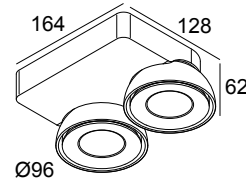

TWEETER M ON 2 92750 WDL B-C

418 51 812 923 WDL B-C

AVAILABLE IN

BLACK-CHROMED 418 51 812 923 WDL B-C

WHITE-WHITE 418 51 812 923 WDL W-W

[View on website](#)

General info

LOCATION	indoor
INSTALLATION	Ceiling Surface mounted, Wall Surface mounted
INGRESS PROTECTION	IP20
WEIGHT (KG)	1.3
ADJUSTABILITY	0° to 45° swiveling, 355° rotatable
INFORMATION	2 x REFLECTOR WFL-50° INCL. WIRELESS DIMMABLE CONTROL 48V-DC EXCL. LED POWER SUPPLY 48V-DC

Electrical info

ELECTRICAL	48V-DC
CLASS	III
DIM TYPE	WDL = wireless dimmable
ENERGY CLASS	D
CERTIFICATES	CB, ENEC

Lightsource info

LIGHTSOURCE NAME	LED
LIGHTSOURCE	2 x (LED array 8,6W / CRI>90 (R9: 60) / 2700K / 104lm)
TM-30 VALUES	Rf: 89 / Rg: 100
SDCM	SDCM1
RISKGROUP	RG1
LM80	L90B10 > 50000
LED TECHNICS (LIGHT SOURCE)	2082lm // 17,2W // 121lm/W
LED TECHNICS (LUMINAIRE)	1596lm // 20W // 81lm/W