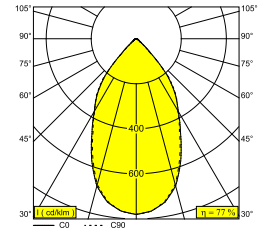

TWEETER M ON 2 92750 WDL B-C

418 51 812 923 WDL B-C

AVAILABLE IN

BLACK-CHROMED 418 51 812 923 WDL B-C

WHITE-WHITE 418 51 812 923 WDL W-W

[View on website](#)

General info

LOCATION	indoor
INSTALLATION	Ceiling Surface mounted, Wall Surface mounted
INGRESS PROTECTION	IP20
WEIGHT (KG)	1.3
ADJUSTABILITY	0° to 45° swiveling, 355° rotatable
INFORMATION	2 x REFLECTOR WFL-50° INCL. WIRELESS DIMMABLE CONTROL 48V-DC EXCL. LED POWER SUPPLY 48V-DC

Electrical info

ELECTRICAL	48V-DC
CLASS	III
DIM TYPE	WDL = wireless dimmable
ENERGY CLASS	D
CERTIFICATES	CB, ENEC

Lightsource info

LIGHTSOURCE NAME	LED
LIGHTSOURCE	2 x (LED array 8,6W / CRI>90 (R9: 60) / 2700K / 104lm)
TM-30 VALUES	Rf: 89 / Rg: 100
SDCM	SDCM1
RISKGROUP	RG1
LM80	L90B10 > 50000
LED TECHNICS (LIGHT SOURCE)	2082lm // 17,2W // 121lm/W
LED TECHNICS (LUMINAIRE)	1596lm // 20W // 81lm/W