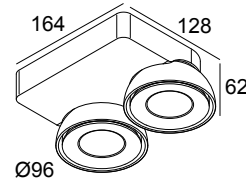

TWEETER M ON 2 92750 WDL W-W

418 51 812 923 WDL W-W

AVAILABLE IN

BLACK-CHROMED 418 51 812 923 WDL B-C

WHITE-WHITE 418 51 812 923 WDL W-W

 [View on website](#)

General info

LOCATION	indoor
INSTALLATION	Ceiling Surface mounted, Wall Surface mounted
INGRESS PROTECTION	IP20
WEIGHT (KG)	1.3
ADJUSTABILITY	0° to 45° swiveling, 355° rotatable
INFORMATION	2 x REFLECTOR WFL-50° INCL. WIRELESS DIMMABLE CONTROL 48V-DC EXCL. LED POWER SUPPLY 48V-DC

Electrical info

ELECTRICAL	48V-DC
CLASS	III
DIM TYPE	WDL = wireless dimmable
ENERGY CLASS	D
CERTIFICATES	CB, ENEC

Lightsource info

LIGHTSOURCE NAME	LED
LIGHTSOURCE	2 x (LED array 8,6W / CRI>90 (R9: 60) / 2700K / 104lm)
TM-30 VALUES	Rf: 89 / Rg: 100
SDCM	SDCM1
RISKGROUP	RG1
LM80	L90B10 > 50000
LED TECHNICS (LIGHT SOURCE)	2082lm // 17,2W // 121lm/W
LED TECHNICS (LUMINAIRE)	1596lm // 20W // 81lm/W

Requirements

LED POWER SUPPLY 48V-DC (Remote)

For detailed installation instructions, please consult the manual: [418_51_812_XXX_WDL_HAND.pdf](#)

TWEETER M ON 2 92750 WDL W-W

418 51 812 923 WDL W-W

FINISH YOUR SPECIFICATION