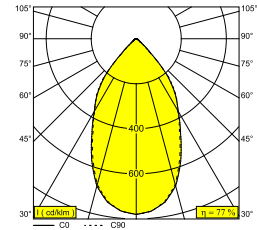

TWEETER M ON 2 92750 WDL W-W

418 51 812 923 WDL W-W

AVAILABLE IN

BLACK-CHROMED 418 51 812 923 WDL B-C

WHITE-WHITE 418 51 812 923 WDL W-W

 [View on website](#)

General info

LOCATION	indoor
INSTALLATION	Ceiling Surface mounted, Wall Surface mounted
INGRESS PROTECTION	IP20
WEIGHT (KG)	1.3
ADJUSTABILITY	0° to 45° swiveling, 355° rotatable
INFORMATION	2 x REFLECTOR WFL-50° INCL. WIRELESS DIMMABLE CONTROL 48V-DC EXCL. LED POWER SUPPLY 48V-DC

Electrical info

ELECTRICAL	48V-DC
CLASS	III
DIM TYPE	WDL = wireless dimmable
ENERGY CLASS	D
CERTIFICATES	CB, ENEC

Lightsource info

LIGHTSOURCE NAME	LED
LIGHTSOURCE	2 x (LED array 8,6W / CRI>90 (R9: 60) / 2700K / 104lm)
TM-30 VALUES	Rf: 89 / Rg: 100
SDCM	SDCM1
RISKGROUP	RG1
LM80	L90B10 > 50000
LED TECHNICS (LIGHT SOURCE)	2082lm // 17,2W // 121lm/W
LED TECHNICS (LUMINAIRE)	1596lm // 20W // 81lm/W