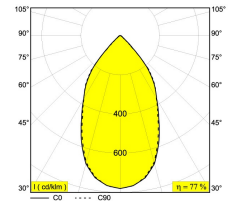

TWEETER M ON 2 92750 WDL

418 51 812 923 WDL

[Weblink](#)

Available colors: BLACK-CHROMED (418 51 812 923 WDL B-C)
WHITE-WHITE (418 51 812 923 WDL W-W)

ADJUSTABLE 0° - 45° / 355°
INCL. 2 x LED WHITE 10,4W / CRI>90 / 2700K / 1032lm
INCL. 2 x REFLECTOR WFL-50°
INCL. WIRELESS DIMMABLE CONTROL 48V-DC
EXCL. LED POWER SUPPLY 48V-DC

LED Technics: Light source: 2064 lm // 20 W // 105 lm/W
Luminaire: 1582 lm // 24 W // 66 lm/W

48V-DC

Class: III

Weight: 1.3 KG
Protection level: IP20
Minimum distance: n.a.

Requirements: LED POWER SUPPLY 48V-DC