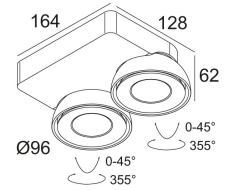

TWEETER M ON 2 92750 WDL

418 51 812 923 WDL

[Weblink](#)

Available colors: BLACK-CHROMED (418 51 812 923 WDL B-C)
WHITE-WHITE (418 51 812 923 WDL W-W)

ADJUSTABLE 0° - 45° / 355°
INCL. 2 x LED WHITE 10,4W / CRI>90 / 2700K / 1032lm
INCL. 2 x REFLECTOR WFL-50°
INCL. WIRELESS DIMMABLE CONTROL 48V-DC
EXCL. LED POWER SUPPLY 48V-DC

LED Technics: Light source: 2064 lm // 20 W // 105 lm/W
Luminaire: 1582 lm // 24 W // 66 lm/W

48V-DC

Class: III

Weight: 1.3 KG
Protection level: IP20
Minimum distance: n.a.

Requirements: LED POWER SUPPLY 48V-DC