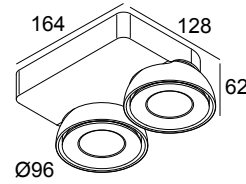

## TWEETER M ON 2 93033 DIM8 B-C

418 51 812 932 ED8 B-C

AVAILABLE IN

**BLACK-CHROMED** 418 51 812 932 ED8 B-C

**WHITE-WHITE** 418 51 812 932 ED8 W-W

[View on website](#)

### General info

<b>LOCATION</b>	indoor
<b>INSTALLATION</b>	Ceiling Surface mounted, Wall Surface mounted
<b>INGRESS PROTECTION</b>	IP20
<b>WEIGHT (KG)</b>	1.3
<b>ADJUSTABILITY</b>	0° to 45° swiveling, 355° rotatable
<b>INFORMATION</b>	2 x REFLECTOR FL-33° INCL.DIMMABLE LED POWER SUPPLY 500mA-DC