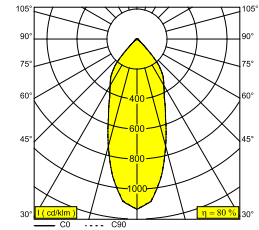

## TWEETER M ON 2 93033 DIM8 B-C

418 51 812 932 ED8 B-C

AVAILABLE IN

**BLACK-CHROMED** 418 51 812 932 ED8 B-C

**WHITE-WHITE** 418 51 812 932 ED8 W-W

[View on website](#)

### General info

<b>LOCATION</b>	indoor
<b>INSTALLATION</b>	Ceiling Surface mounted, Wall Surface mounted
<b>INGRESS PROTECTION</b>	IP20
<b>WEIGHT (KG)</b>	1.3
<b>ADJUSTABILITY</b>	0° to 45° swiveling, 355° rotatable
<b>INFORMATION</b>	2 x REFLECTOR FL-33° INCL.DIMMABLE LED POWER SUPPLY 500mA-DC