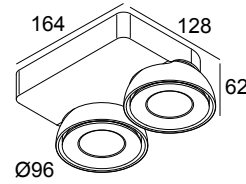

TWEETER M ON 2 93033 DIM8 W-W

418 51 812 932 ED8 W-W

AVAILABLE IN

BLACK-CHROMED 418 51 812 932 ED8 B-C

WHITE-WHITE 418 51 812 932 ED8 W-W

[View on website](#)

General info

LOCATION	indoor
INSTALLATION	Ceiling Surface mounted, Wall Surface mounted
INGRESS PROTECTION	IP20
WEIGHT (KG)	1.3
ADJUSTABILITY	0° to 45° swiveling, 355° rotatable
INFORMATION	2 x REFLECTOR FL-33° INCL.DIMMABLE LED POWER SUPPLY 500mA-DC

For detailed installation instructions, please consult the manual: [418_51_812_XXX_HAND.pdf](#)

TWEETER M ON 2 93033 DIM8 W-W

418 51 812 932 ED8 W-W

FINISH YOUR SPECIFICATION

Control gear, ballast and transformers