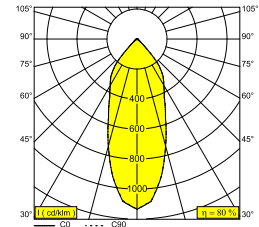

TWEETER M ON 2 93033 DIM8 W-W

418 51 812 932 ED8 W-W

AVAILABLE IN

BLACK-CHROMED 418 51 812 932 ED8 B-C

WHITE-WHITE 418 51 812 932 ED8 W-W

[View on website](#)

General info

LOCATION	indoor
INSTALLATION	Ceiling Surface mounted, Wall Surface mounted
INGRESS PROTECTION	IP20
WEIGHT (KG)	1.3
ADJUSTABILITY	0° to 45° swiveling, 355° rotatable
INFORMATION	2 x REFLECTOR FL-33° INCL.DIMMABLE LED POWER SUPPLY 500mA-DC