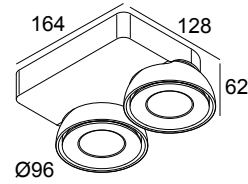

TWEETER M ON 2 93033 WDL B-C

418 51 812 932 WDL B-C

AVAILABLE IN

BLACK-CHROMED 418 51 812 932 WDL B-C

WHITE-WHITE 418 51 812 932 WDL W-W

[View on website](#)

General info

LOCATION	indoor
INSTALLATION	Ceiling Surface mounted, Wall Surface mounted
INGRESS PROTECTION	IP20
WEIGHT (KG)	1.3
ADJUSTABILITY	0° to 45° swiveling, 355° rotatable
INFORMATION	2 x REFLECTOR FL-33° INCL. WIRELESS DIMMABLE CONTROL 48V-DC EXCL. LED POWER SUPPLY 48V-DC

Electrical info

ELECTRICAL	48V-DC
CLASS	III
DIM TYPE	WDL = wireless dimmable
ENERGY CLASS	D
CERTIFICATES	CB, ENEC

Lightsource info

LIGHTSOURCE NAME	LED
LIGHTSOURCE	2 x (LED array 8,6W / CRI>90 (R9: 52) / 3000K / 1089lm)
TM-30 VALUES	Rf: 90 / Rg: 99
SDCM	SDCM1
RISKGROUP	RG1
LM80	L90B10 > 50000
LED TECHNICS (LIGHT SOURCE)	2178lm // 17,2W // 127lm/W
LED TECHNICS (LUMINAIRE)	1735lm // 20W // 88lm/W