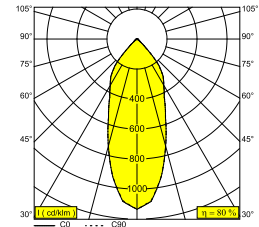

TWEETER M ON 2 93033 WDL B-C

418 51 812 932 WDL B-C

AVAILABLE IN

BLACK-CHROMED 418 51 812 932 WDL B-C

WHITE-WHITE 418 51 812 932 WDL W-W

[View on website](#)

General info

LOCATION	indoor
INSTALLATION	Ceiling Surface mounted, Wall Surface mounted
INGRESS PROTECTION	IP20
WEIGHT (KG)	1.3
ADJUSTABILITY	0° to 45° swiveling, 355° rotatable
INFORMATION	2 x REFLECTOR FL-33° INCL. WIRELESS DIMMABLE CONTROL 48V-DC EXCL. LED POWER SUPPLY 48V-DC

Electrical info

ELECTRICAL	48V-DC
CLASS	III
DIM TYPE	WDL = wireless dimmable
ENERGY CLASS	D
CERTIFICATES	CB, ENEC

Lightsource info

LIGHTSOURCE NAME	LED
LIGHTSOURCE	2 x (LED array 8,6W / CRI>90 (R9: 52) / 3000K / 1089lm)
TM-30 VALUES	Rf: 90 / Rg: 99
SDCM	SDCM1
RISKGROUP	RG1
LM80	L90B10 > 50000
LED TECHNICS (LIGHT SOURCE)	2178lm // 17,2W // 127lm/W
LED TECHNICS (LUMINAIRE)	1735lm // 20W // 88lm/W