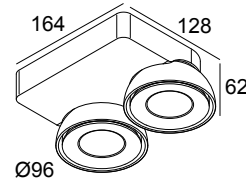

TWEETER M ON 2 93033 WDL W-W

418 51 812 932 WDL W-W

AVAILABLE IN

BLACK-CHROMED 418 51 812 932 WDL B-C

WHITE-WHITE 418 51 812 932 WDL W-W

[View on website](#)

General info

LOCATION	indoor
INSTALLATION	Ceiling Surface mounted, Wall Surface mounted
INGRESS PROTECTION	IP20
WEIGHT (KG)	1.3
ADJUSTABILITY	0° to 45° swiveling, 355° rotatable
INFORMATION	2 x REFLECTOR FL-33° INCL. WIRELESS DIMMABLE CONTROL 48V-DC EXCL. LED POWER SUPPLY 48V-DC

Electrical info

ELECTRICAL	48V-DC
CLASS	III
DIM TYPE	WDL = wireless dimmable
ENERGY CLASS	D
CERTIFICATES	CB, ENEC

Lightsource info

LIGHTSOURCE NAME	LED
LIGHTSOURCE	2 x (LED array 8,6W / CRI>90 (R9: 52) / 3000K / 1089lm)
TM-30 VALUES	Rf: 90 / Rg: 99
SDCM	SDCM1
RISKGROUP	RG1
LM80	L90B10 > 50000
LED TECHNICS (LIGHT SOURCE)	2178lm // 17,2W // 127lm/W
LED TECHNICS (LUMINAIRE)	1735lm // 20W // 88lm/W