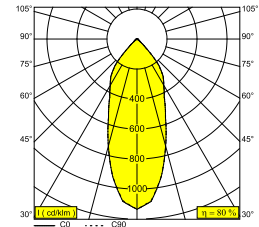

TWEETER M ON 2 93033 WDL W-W

418 51 812 932 WDL W-W

AVAILABLE IN

BLACK-CHROMED 418 51 812 932 WDL B-C

WHITE-WHITE 418 51 812 932 WDL W-W

[View on website](#)

General info

LOCATION	indoor
INSTALLATION	Ceiling Surface mounted, Wall Surface mounted
INGRESS PROTECTION	IP20
WEIGHT (KG)	1.3
ADJUSTABILITY	0° to 45° swiveling, 355° rotatable
INFORMATION	2 x REFLECTOR FL-33° INCL. WIRELESS DIMMABLE CONTROL 48V-DC EXCL. LED POWER SUPPLY 48V-DC

Electrical info

ELECTRICAL	48V-DC
CLASS	III
DIM TYPE	WDL = wireless dimmable
ENERGY CLASS	D
CERTIFICATES	CB, ENEC

Lightsource info

LIGHTSOURCE NAME	LED
LIGHTSOURCE	2 x (LED array 8,6W / CRI>90 (R9: 52) / 3000K / 1089lm)
TM-30 VALUES	Rf: 90 / Rg: 99
SDCM	SDCM1
RISKGROUP	RG1
LM80	L90B10 > 50000
LED TECHNICS (LIGHT SOURCE)	2178lm // 17,2W // 127lm/W
LED TECHNICS (LUMINAIRE)	1735lm // 20W // 88lm/W