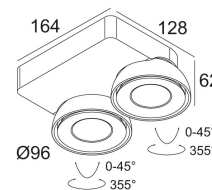

**TWEETER M ON 2 93033 WDL**

418 51 812 932 WDL

[Weblink](#)

Available colors: BLACK-CHROMED (418 51 812 932 WDL B-C)  
WHITE-WHITE (418 51 812 932 WDL W-W)

ADJUSTABLE 0° - 45° / 355°  
INCL. 2 x LED WHITE 10,4W / CRI>90 / 3000K / 1075lm  
INCL. 2 x REFLECTOR FL-33°  
INCL. WIRELESS DIMMABLE CONTROL 48V-DC  
EXCL. LED POWER SUPPLY 48V-DC

LED Technics: Light source: 2150 lm // 20 W // 110 lm/W  
Luminaire: 1712 lm // 24 W // 72 lm/W

48V-DC

Class: III

Weight: 1.3 KG  
Protection level: IP20  
Minimum distance: n.a.

Requirements: LED POWER SUPPLY 48V-DC

For detailed installation instructions, please consult the manual. [418\\_51\\_812\\_XXX\\_HAND.pdf](#)

**TWEETER M ON 2 93033 WDL**  
**418 51 812 932 WDL**

**Related references**  
**LED POWER SUPPLIES**