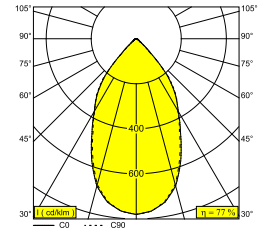

TWEETER M ON 2 93050 DIM8 B-C

418 51 812 933 ED8 B-C

AVAILABLE IN

BLACK-CHROMED 418 51 812 933 ED8 B-C

WHITE-WHITE 418 51 812 933 ED8 W-W

[View on website](#)

General info

LOCATION	indoor
INSTALLATION	Ceiling Surface mounted, Wall Surface mounted
INGRESS PROTECTION	IP20
WEIGHT (KG)	1.3
ADJUSTABILITY	0° to 45° swiveling, 355° rotatable
INFORMATION	2 x REFLECTOR WFL-50° INCL.DIMMABLE LED POWER SUPPLY 500mA-DC

Electrical info

ELECTRICAL	220-240V / 50-60Hz
CLASS	II
POWER SUPPLY INCLUDED	YES
DIM TYPE	mains (phase cut-off)
ENERGY CLASS	D
CERTIFICATES	CB, ENEC

Lightsource info

LIGHTSOURCE NAME	LED
LIGHTSOURCE	2 x (LED array 8,6W / CRI>90 (R9: 52) / 3000K / 1089lm)
TM-30 VALUES	Rf: 90 / Rg: 99
SDCM	SDCM1
RISKGROUP	RG1
LM80	L90B10 > 50000
LED TECHNICS (LIGHT SOURCE)	2178lm // 17,2W // 127lm/W
LED TECHNICS (LUMINAIRE)	1669lm // 20W // 84lm/W