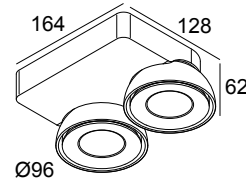

TWEETER M ON 2 93050 DIM8 B-C

418 51 812 933 ED8 B-C

AVAILABLE IN

BLACK-CHROMED 418 51 812 933 ED8 B-C

WHITE-WHITE 418 51 812 933 ED8 W-W

[View on website](#)

General info

LOCATION	indoor
INSTALLATION	Ceiling Surface mounted, Wall Surface mounted
INGRESS PROTECTION	IP20
WEIGHT (KG)	1.3
ADJUSTABILITY	0° to 45° swiveling, 355° rotatable
INFORMATION	2 x REFLECTOR WFL-50° INCL.DIMMABLE LED POWER SUPPLY 500mA-DC

For detailed installation instructions, please consult the manual: [418_51_812_XXX_HAND.pdf](#)

TWEETER M ON 2 93050 DIM8 B-C

418 51 812 933 ED8 B-C

FINISH YOUR SPECIFICATION

Control gear, ballast and transformers