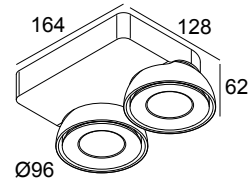

TWEETER M ON 2 93050 DIM8 W-W

418 51 812 933 ED8 W-W

AVAILABLE IN

BLACK-CHROMED 418 51 812 933 ED8 B-C

WHITE-WHITE 418 51 812 933 ED8 W-W

 [View on website](#)

General info

LOCATION	indoor
INSTALLATION	Ceiling Surface mounted, Wall Surface mounted
INGRESS PROTECTION	IP20
WEIGHT (KG)	1.3
ADJUSTABILITY	0° to 45° swiveling, 355° rotatable
INFORMATION	2 x REFLECTOR WFL-50° INCL.DIMMABLE LED POWER SUPPLY 500mA-DC

For detailed installation instructions, please consult the manual: [418_51_812_XXX_HAND.pdf](#)

TWEETER M ON 2 93050 DIM8 W-W

418 51 812 933 ED8 W-W

FINISH YOUR SPECIFICATION

Control gear, ballast and transformers