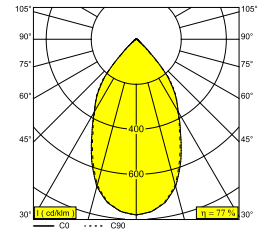

TWEETER M ON 2 93050 DIM8 W-W

418 51 812 933 ED8 W-W

AVAILABLE IN

BLACK-CHROMED 418 51 812 933 ED8 B-C

WHITE-WHITE 418 51 812 933 ED8 W-W

 [View on website](#)

General info

LOCATION	indoor
INSTALLATION	Ceiling Surface mounted, Wall Surface mounted
INGRESS PROTECTION	IP20
WEIGHT (KG)	1.3
ADJUSTABILITY	0° to 45° swiveling, 355° rotatable
INFORMATION	2 x REFLECTOR WFL-50° INCL.DIMMABLE LED POWER SUPPLY 500mA-DC

Electrical info

ELECTRICAL	220-240V / 50-60Hz
CLASS	II
POWER SUPPLY INCLUDED	YES
DIM TYPE	mains (phase cut-off)
ENERGY CLASS	D
CERTIFICATES	CB, ENEC

Lightsource info

LIGHTSOURCE NAME	LED
LIGHTSOURCE	2 x (LED array 8,6W / CRI>90 (R9: 52) / 3000K / 1089lm)
TM-30 VALUES	Rf: 90 / Rg: 99
SDCM	SDCM1
RISKGROUP	RG1
LM80	L90B10 > 50000
LED TECHNICS (LIGHT SOURCE)	2178lm // 17,2W // 127lm/W
LED TECHNICS (LUMINAIRE)	1669lm // 20W // 84lm/W