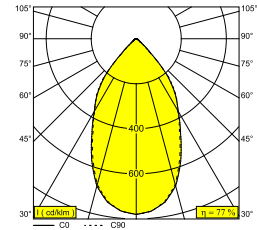

TWEETER M ON 2 93050 WDL W-W

418 51 812 933 WDL W-W

AVAILABLE IN

BLACK-CHROMED 418 51 812 933 WDL B-C

WHITE-WHITE 418 51 812 933 WDL W-W

 [View on website](#)

General info

LOCATION	indoor
INSTALLATION	Ceiling Surface mounted, Wall Surface mounted
INGRESS PROTECTION	IP20
WEIGHT (KG)	1.3
ADJUSTABILITY	0° to 45° swiveling, 355° rotatable
INFORMATION	2 x REFLECTOR WFL-50° INCL. WIRELESS DIMMABLE CONTROL 48V-DC EXCL. LED POWER SUPPLY 48V-DC

Electrical info

ELECTRICAL	48V-DC
CLASS	III
DIM TYPE	WDL = wireless dimmable
ENERGY CLASS	D
CERTIFICATES	CB, ENEC

Lightsource info

LIGHTSOURCE NAME	LED
LIGHTSOURCE	2 x (LED array 8,6W / CRI>90 (R9: 52) / 3000K / 1089lm)
TM-30 VALUES	Rf: 90 / Rg: 99
SDCM	SDCM1
RISKGROUP	RG1
LM80	L90B10 > 50000
LED TECHNICS (LIGHT SOURCE)	2178lm // 17,2W // 127lm/W
LED TECHNICS (LUMINAIRE)	1669lm // 20W // 84lm/W