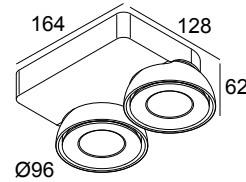

TWEETER M ON 2 93050 WDL W-W

418 51 812 933 WDL W-W

AVAILABLE IN

BLACK-CHROMED 418 51 812 933 WDL B-C

WHITE-WHITE 418 51 812 933 WDL W-W

 [View on website](#)

General info

LOCATION	indoor
INSTALLATION	Ceiling Surface mounted, Wall Surface mounted
INGRESS PROTECTION	IP20
WEIGHT (KG)	1.3
ADJUSTABILITY	0° to 45° swiveling, 355° rotatable
INFORMATION	2 x REFLECTOR WFL-50° INCL. WIRELESS DIMMABLE CONTROL 48V-DC EXCL. LED POWER SUPPLY 48V-DC

Electrical info

ELECTRICAL	48V-DC
CLASS	III
DIM TYPE	WDL = wireless dimmable
ENERGY CLASS	D
CERTIFICATES	CB, ENEC

Lightsource info

LIGHTSOURCE NAME	LED
LIGHTSOURCE	2 x (LED array 8,6W / CRI>90 (R9: 52) / 3000K / 1089lm)
TM-30 VALUES	Rf: 90 / Rg: 99
SDCM	SDCM1
RISKGROUP	RG1
LM80	L90B10 > 50000
LED TECHNICS (LIGHT SOURCE)	2178lm // 17,2W // 127lm/W
LED TECHNICS (LUMINAIRE)	1669lm // 20W // 84lm/W