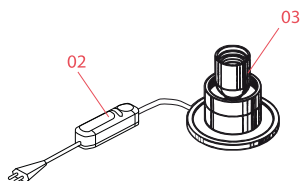

01.	Glo-Ball 2 opal diffuser. Grey Base	F3055061
02.	Black Dimmer Switch	RF28206
03.	New version lamp holder	RF2500200

DOWNLOAD