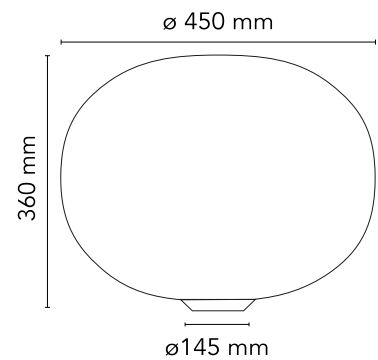

FLOS

F3026000 White

Glo-Ball Basic 2

Designed by Jasper Morrison, 1998

Halogen - 150W

Table/desk lamp providing diffused light. Diffuser consisting of an externally acidetched, hand blown, flashed opaline glass and a die-cast aluminum threaded ring nut with alodine plating finish. 30% fiberglass reinforced injection-molded polyamide base. Gray painted, die-cast aluminum diffuser support. On the cable there is the electronic dimmer which allows the regulation of light brightness.

Are you a professional and your project needs consulting and support?

[BOOK AN APPOINTMENT](#)

Main specifications

EAN	8059607002414
Mounting	Table
Environments	Indoor dry location
Light Source Type	Bulb
Lamp category	Halogen
Lamp holders	E27
Ilcos	HSGS
Number of heads	1
Power (W)	150

Physical

Colour	White
Cord length (mm)	1900
Net weight (kg)	4.02
Package volume (m3)	0.13
IP internal	20

Download

[Mounting instructions](#) PDF

[Spare Parts](#) PDF

Photometric Files

[LDT / IES](#) LDT

Technical Drawings

[2D](#) ZIP

[3D](#) ZIP

[Bim](#) ZIP

	IP	IP
	20	20

Schematic light drawing

Photometric

Lighting type	Total
Light distribution	Roto symmetric
Extreme cut off	No

Electrical