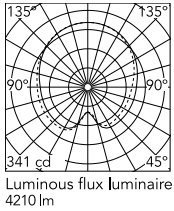

Physical

Colour	White
Cord length (mm)	1900
Net weight (kg)	4.02
Package volume (m3)	0.13
IP internal	20

Download

[Mounting instructions](#) PDF

[Spare Parts](#) PDF

Photometric Files

[LDT / IES](#) LDT

Technical Drawings

[2D](#) ZIP

[3D](#) ZIP

[Bim](#) ZIP

	IP	IP
	20	20

Schematic light drawing

Photometric

Lighting type	Total
Light distribution	Roto symmetric
Extreme cut off	No

Electrical