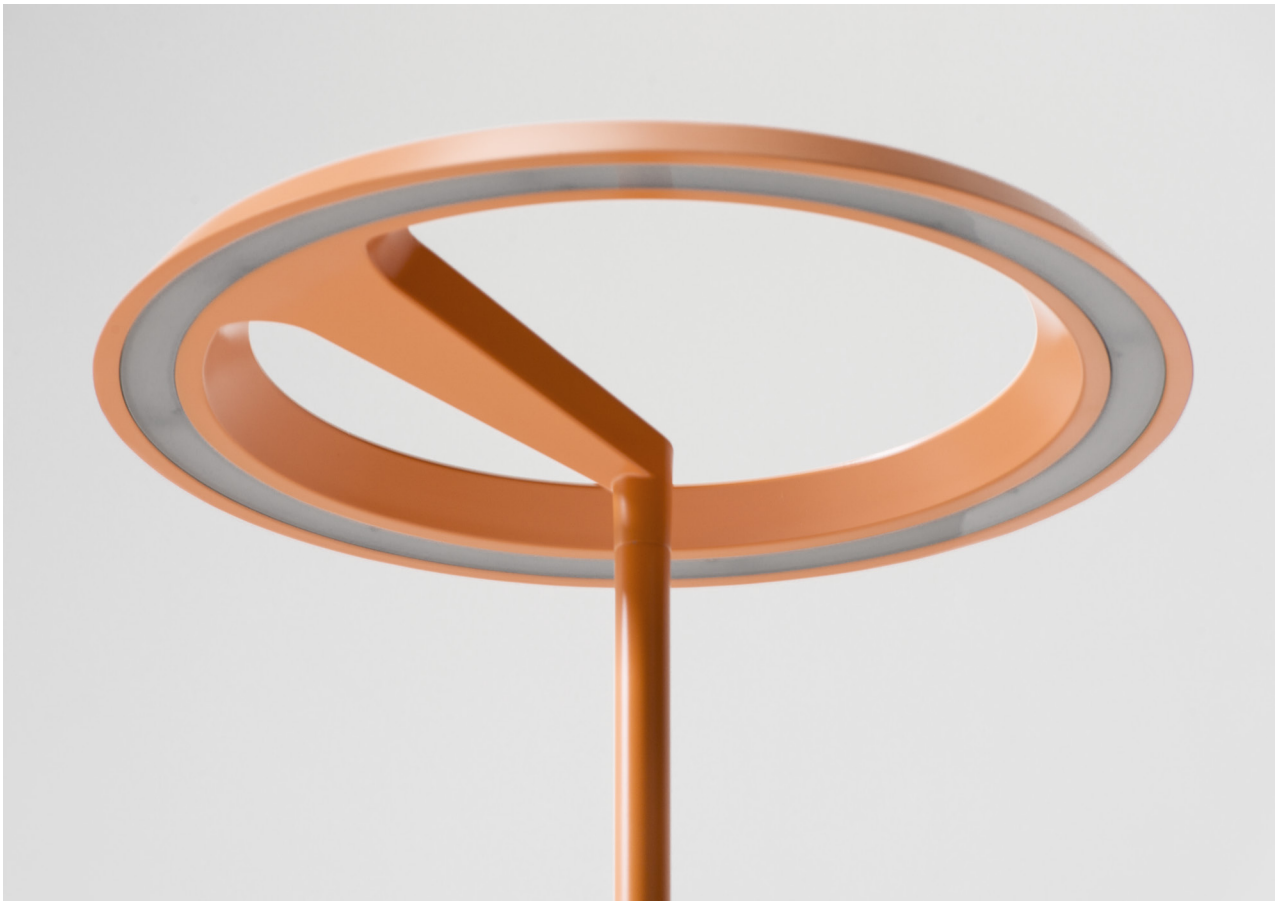

wästberg / w 126 claesson koivisto rune

#### Product Information

Historic industrial design icons, such as Starship Enterprise or Citroën's steering wheel, were inspirational when designing the w 126 uplighter. Admittedly, two quite technical examples, but this is a lamp that demanded both highly advanced engineering and a bit of iconicity.

This lamp does not fly through outer space, nor does it roam the highway, but it stands in an architectural context. Significant in expression, yes. But reduced in form and shape to feel at home in your room, whether in an office, hotel or at home.

Design: Claesson Koivisto Rune

---

<b>Material</b>	The shade, dimmer housing and base are made of die-cast aluminium. The tubes are made of extruded aluminium.
<b>Powerful integrated LED</b>	The powerful, 9.000 Lumen lighting technique is based on 250 highly energy-efficient, high quality LEDs, which give a warm white light.
<b>Dimmable</b>	The light is individually dimmable upwards and downwards with two separate dimmer buttons.
<b>Diffuser</b>	A superior light diffuser material with low light absorption gives an even, glare-free and efficient light.
<b>Indirect light</b>	The lamp gives an indirect light by being lit upwards.
<b>Direct light</b>	The lamp gives a direct light by being lit downwards.
<b>Multiple mounting options</b>	The w 126 claesson koivisto rune is available with a base or a pin.
<b>Flat pack</b>	w 126 claesson koivisto rune features a clever system of micro-connectors, which allow the lamp to be easily assembled from flat pack.