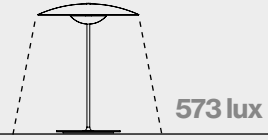

5 hours in peak power
 10 hours in half power
 20 hours in a quarter power

Battery charging time: 10h

Diffuser and pressed wood base of 4 mm in natural oak or wenge. Injected aluminium dissipater and lacquered black matte metal stem. Battery is located inside the base, with 5 hours of battery life at peak performance.

- [Download](#) Assembly Instructions
- [Download](#) Photometric Data
- [Download](#) 2D
- [Download](#) 3D
- [Download](#) Energy label

Range

Wood is a great ally of cozy lighting. It is a material that is hard to mold, a challenge that the Ginger collection neatly resolves. The combination of sheets of wood and paper pressed together under high pressure achieves a laminate that appears almost entirely flat.

How Ginger illuminates

Ginger M

Ginger S

Ginger 20 M