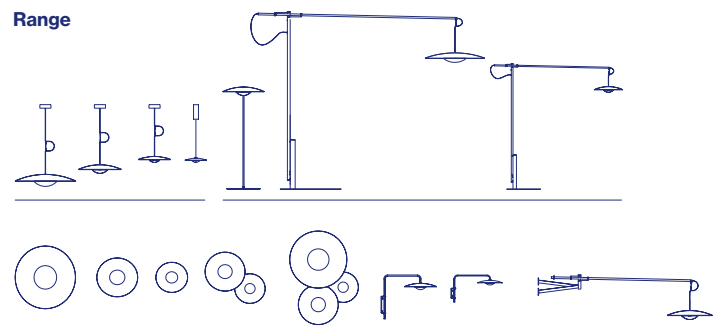

Range

Wood is a great ally of cozy lighting. It is a material that is hard to mold, a challenge that the Ginger collection neatly resolves. The combination of sheets of wood and paper pressed together under high pressure achieves a laminate that appears almost entirely flat.