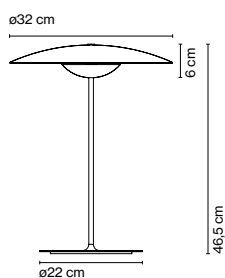

Ginger

Joan Gaspar

marset

Ginger M

Ginger S

Ginger M

LED SMD 13W 700mA
2700K CRI90
Luminaire 698lm
Light Source 2130lm
(included)

Ginger S

LED SMD 11W 700mA
2700K CRI90
Luminaire 350lm
Light Source 1066lm
(included)

- Oak
- Wenge

Black electrical cord

Diffuser and pressed wood base of 4 mm in natural oak or wenge. Injected aluminium dissipater and lacquered black matte metal stem.

5 hours in peak power
 10 hours in half power
 20 hours in a quarter power

Battery charging time: 10h

Diffuser and pressed wood base of 4 mm in natural oak or wenge. Injected aluminium dissipater and lacquered black matte metal stem. Battery is located inside the base, with 5 hours of battery life at peak performance.