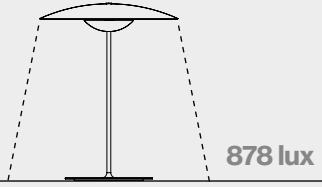

How Ginger illuminates

Ginger M