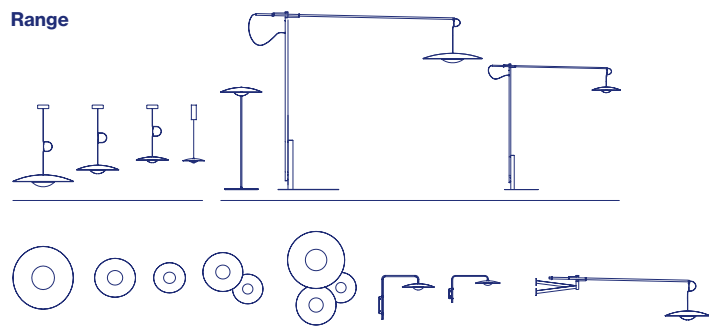

Range

Watch the video
info@marset.com
www.marset.com

Wood is a great ally of cozy lighting. It is a material that is hard to mold, a challenge that the Ginger collection neatly resolves. The combination of sheets of wood and paper pressed together under high pressure achieves a laminate that appears almost entirely flat.