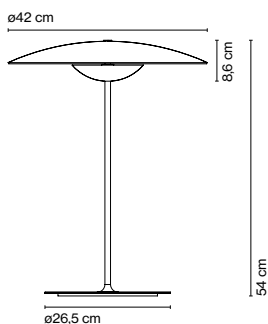

Ginger

Joan Gaspar

marset

Ginger M

Ginger S

Ginger M

LED SMD 13W 700mA
2700K CRI90
Luminaire 698lm
Light Source 2130lm
(included)

Ginger S

5 hours in peak power
 10 hours in half power
 20 hours in a quarter power

Battery charging time: 10h

Diffuser and pressed wood base of 4 mm in natural oak or wenge. Injected aluminium dissipater and lacquered black matte metal stem. Battery is located inside the base, with 5 hours of battery life at peak performance.