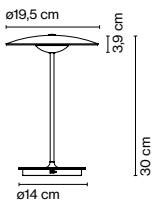

Ginger 20 M

Watch the video
info@marset.com
www.marset.com

Ginger 20 M

LED SMD 5W 350mA 2700K
Light Source 478lm
(included)

- Oak
- Wenge
- Brushed brass - Brushed brass
- Brushed brass - White

Battery life

5 hours in peak power
10 hours in half power
20 hours in a quarter power

Battery charging time: 10h

Diffuser and pressed wood base of 4 mm in natural oak or wenge. Injected aluminium dissipater and lacquered black matte metal stem. Battery is located inside the base, with 5 hours of battery life at peak performance.