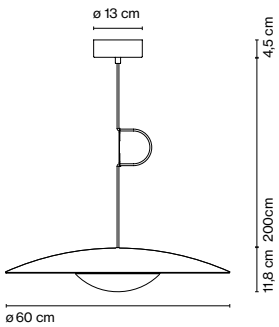

Ginger 60

Ginger 42

Ginger 32

Wood is a great ally of cozy lighting. It is a material that is hard to mold, a challenge that the Ginger collection neatly resolves. The combination of sheets of wood and paper pressed together under high pressure achieves a laminate that appears almost entirely flat.

Ginger 60 / RSC
LED SMD 20,8W 700mA
2700K 3023lm (included)

Ginger 42 / RSC
LED SMD 15,4W 700mA
2700K 2130lm (included)

Ginger 32 / RSC
LED SMD 7,8W 700mA
2700K 1066lm (included)

- Oak
- Wenge

Black electrical cord

Recessed canopy available

Pressed wood diffuser of 4 mm in natural oak or wenge. Injected and lacquered black metal matte aluminium dissipater.

*Phase cut dimmer leading and trailing edge

- [Download](#) Assembly Instructions
- [Download](#) Photometric Data
- [Download](#) 2D
- [Download](#) 3D
- [Download](#) Energy label

Range