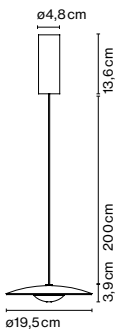

**Ginger 60 / RSC**  
LED SMD 20,8W 700mA  
2700K 3023lm (included)

**Ginger 42 / RSC**  
LED SMD 15,4W 700mA  
2700K 2130lm (included)

**Ginger 32 / RSC**  
LED SMD 7,8W 700mA  
2700K 1066lm (included)

- [Download](#) Assembly Instructions
- [Download](#) Photometric Data
- [Download](#) 2D
- [Download](#) 3D
- [Download](#) Energy label

**Range**

**Ginger 20**

**Ginger 20x3**

**Ginger 20x3:  
Canopy accessory**