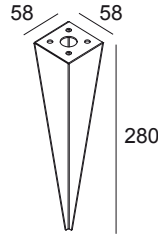

PIN 1
229 01 01

 [View on website](#)

General info

LOCATION	outdoor
WEIGHT (KG)	0.3

For detailed installation instructions, please consult the manual: [229_01_01_HAND.pdf](#)

WHERE USED

223 16 811 920	MONOPOL 26 LED 927
223 16 811 930	MONOPOL 26 LED 930
223 17 811 920	MONOPOL 70 LED 927
223 17 811 930	MONOPOL 70 LED 930
20311 9200	STRIPER 927
20311 9300	STRIPER 930