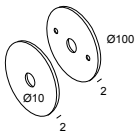

BOXY R 92733 B-B

251 70 811 922 B-B

For detailed installation instructions, please consult the manual: [251_70_811_XXX_HAND.pdf](#)

FINISH YOUR SPECIFICATION

Coversets

---

204 00 100 B COVERSET R 100 B

☐

204 00 100 W COVERSET R 100 W

☐

Light altering devices

Ø40

251 70 03 01 B BOXY HONEYCOMB B

☐

Ø45

251 70 03 01 W BOXY HONEYCOMB W

☐

Ø40

251 70 03 04 B BOXY SOFTENING LENS B

☐

Ø45

251 70 03 04 W BOXY SOFTENING LENS W

☐

Ø40

251 70 03 05 B BOXY GLASS SBL B

☐

Ø45

251 70 03 05 W BOXY GLASS SBL W

☐