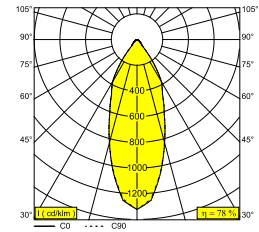

BOXY R 92733 B-B

251 70 811 922 B-B

AVAILABLE IN

BLACK-BLACK 251 70 811 922 B-B

BLACK-GOLD MATT 251 70 811 922 B-MMAT

WHITE-BLACK 251 70 811 922 W-B

WHITE-WHITE 251 70 811 922 W-W

[View on website](#)