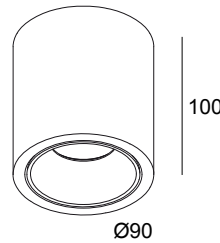

BOXY R 92733 B-B

251 70 811 922 B-B

AVAILABLE IN

BLACK-BLACK 251 70 811 922 B-B

BLACK-GOLD MATT 251 70 811 922 B-MMAT

WHITE-BLACK 251 70 811 922 W-B

WHITE-WHITE 251 70 811 922 W-W

[View on website](#)

General info

LOCATION	indoor
INSTALLATION	Ceiling Surface mounted
INGRESS PROTECTION	IP40
WEIGHT (KG)	0.6
ADJUSTABILITY	non adjustable
INFORMATION	REFLECTOR FL-33° INCL.LED POWER SUPPLY 500mA-DC

Electrical info