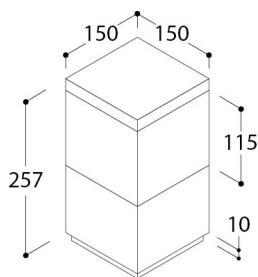

MENHIR 150-250 TEXTURED

A60 - max. 40W
240V 50-60Hz
Dimmable R
Lampholder E27

3,40kg

IP54

Finish

Textured Black

360526

Silver Anthracite