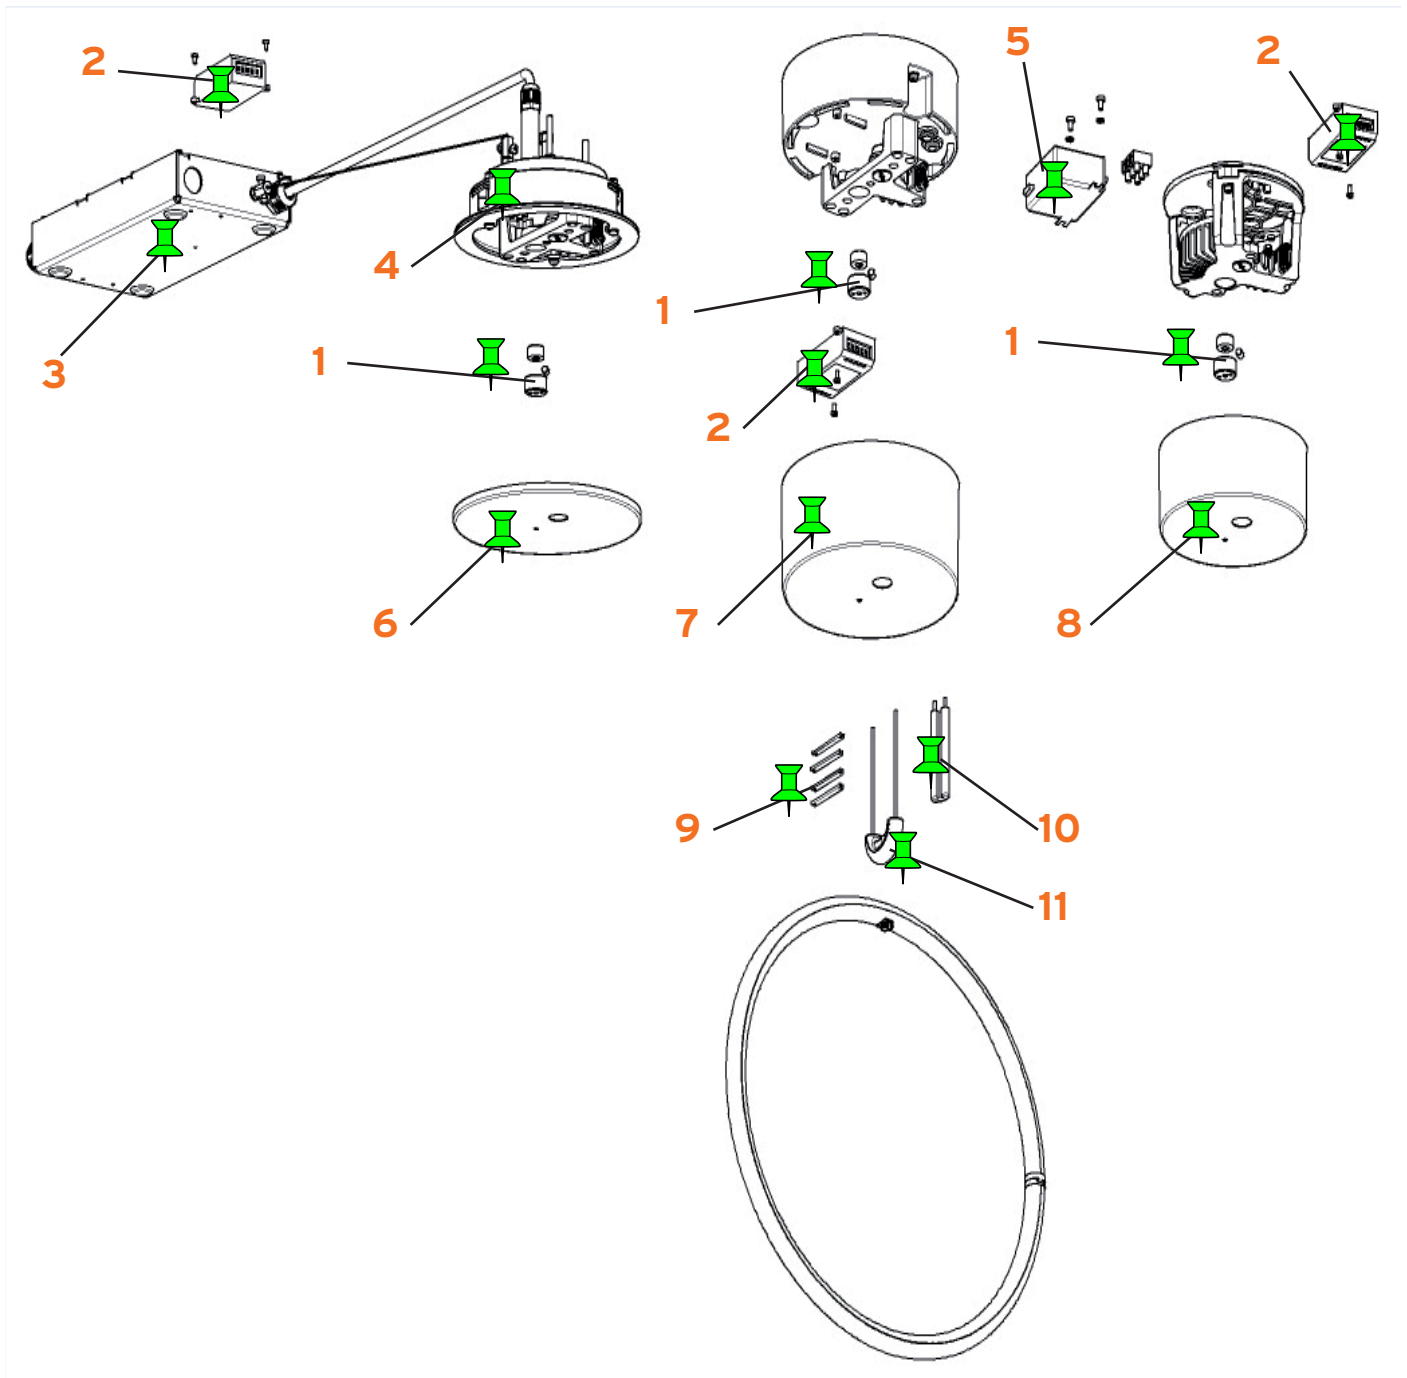

# ARRANGEMENTS

Michael Anastasiades

FLOS

www.flos.com

1. Kit tendicavo rosone :: Stretch cable ceiling rose kit
2. Kit dimmer Led :: Led dimmer kit
3. Power Unit rosone RCS :: RCS Power Unit
4. Assieme rosone RCS :: RCS ceiling wall assembly
5. Kit Power Supply rosone Small:: Small rose power supply kit
6. Cover rosone RCS :: RCS ceiling rose cover
7. Cover rosone Big :: Big ceiling rose cover
8. Cover rosone Small :: Small ceiling rose cover
9. Distanziali per cavo :: Spacers cable
10. Chiave regolazione cavi :: Regulation cables key
11. Assieme sostegno elemento :: Element support assembly

- RF0410400  
RF0410300  
RF27614  
RF27613  
RF0410500  
RF26773  
RF0410600  
RF0410700  
RF26602  
RF26440  
RF26906