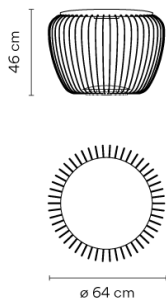

## Sketch

## Physical characteristics

1 Box / 0.57 x 0.66 x 0.66 m. / Vol. 0.2842 m<sup>3</sup> /

Gross weight 26.0 kg. / Net weight 23.4 kg.