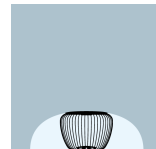

Light distribution

Ground lighting

Reduced-height outdoor lamp to shade light on the ground.