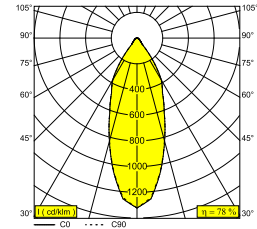

[View on website](#)

General info

LOCATION	indoor-outdoor
INSTALLATION	Ceiling Surface mounted
INGRESS PROTECTION	IP53
PROTECTION AGAINST MECHANICAL IMPACT	IK03
WEIGHT (KG)	0.6
ADJUSTABILITY	non adjustable
INFORMATION	REFLECTOR FL-33° INCL.DIMMABLE LED POWER SUPPLY 500mA-DC

Electrical info

ELECTRICAL	220-240V / 50-60Hz
CLASS	II
POWER SUPPLY INCLUDED	YES
DIM TYPE	mains (phase cut-off)
ENERGY CLASS	D
CERTIFICATES	CB, EAC

Lightsource info

LIGHTSOURCE NAME	LED
LIGHTSOURCE	LED array 8,6W / CRI>90 (R9: 60) / 2700K / 1041lm
TM-30 VALUES	Rf: 89 / Rg: 100
SDCM	SDCM1
RISKGROUP	RG1
LM80	L90B10 > 50000
LED TECHNICS (LIGHT SOURCE)	1041lm // 8,6W // 121lm/W
LED TECHNICS (LUMINAIRE)	815lm // 10W // 82lm/W

Accessories

BOXY HONEYCOMB
BOXY SOFTENING LENS
BOXY GLASS SBL