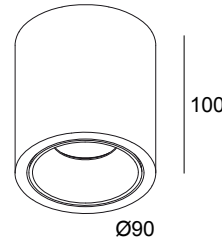

[View on website](#)

General info

LOCATION	indoor-outdoor
INSTALLATION	Ceiling Surface mounted
INGRESS PROTECTION	IP53
PROTECTION AGAINST MECHANICAL IMPACT	IK03
WEIGHT (KG)	0.6
ADJUSTABILITY	non adjustable
INFORMATION	REFLECTOR FL-33° INCL.DIMMABLE LED POWER SUPPLY 500mA-DC

Electrical info

ELECTRICAL	220-240V / 50-60Hz
CLASS	II
POWER SUPPLY INCLUDED	YES
DIM TYPE	mains (phase cut-off)
ENERGY CLASS	D
CERTIFICATES	CB, EAC

Lightsource info

LIGHTSOURCE NAME	LED
LIGHTSOURCE	LED array 8,6W / CRI>90 (R9: 60) / 2700K / 1041lm
TM-30 VALUES	Rf: 89 / Rg: 100
SDCM	SDCM1
RISKGROUP	RG1
LM80	L90B10 > 50000
LED TECHNICS (LIGHT SOURCE)	1041lm // 8,6W // 121lm/W
LED TECHNICS (LUMINAIRE)	815lm // 10W // 82lm/W

Accessories

BOXY HONEYCOMB
BOXY SOFTENING LENS
BOXY GLASS SBL