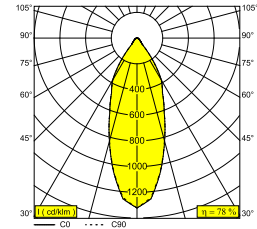

[View on website](#)

General info

LOCATION	indoor-outdoor
INSTALLATION	Ceiling Surface mounted
INGRESS PROTECTION	IP53
PROTECTION AGAINST MECHANICAL IMPACT	IK03
WEIGHT (KG)	0.6
ADJUSTABILITY	non adjustable
INFORMATION	REFLECTOR FL-33° INCL.DIMMABLE LED POWER SUPPLY 500mA-DC

Electrical info

ELECTRICAL	220-240V / 50-60Hz
CLASS	II
POWER SUPPLY INCLUDED	YES
DIM TYPE	mains (phase cut-off)
ENERGY CLASS	D
CERTIFICATES	CB, EAC

Lightsource info

LIGHTSOURCE NAME	LED
LIGHTSOURCE	LED array 8,6W / CRI>90 (R9: 52) / 3000K / 1089lm
TM-30 VALUES	Rf: 90 / Rg: 99
SDCM	SDCM1
RISKGROUP	RG1
LM80	L90B10 > 50000
LED TECHNICS (LIGHT SOURCE)	1089lm // 8,6W // 127lm/W
LED TECHNICS (LUMINAIRE)	852lm // 10W // 86lm/W

Accessories

BOXY HONEYCOMB
BOXY SOFTENING LENS
BOXY GLASS SBL