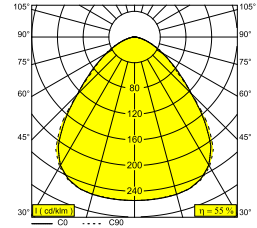

DIRO SBL L ON 83 W

251 81 83 W

AVAILABLE IN
BLACK 251 81 83 B
WHITE 251 81 83 W

 [View on website](#)

General info

LOCATION	indoor
INSTALLATION	Ceiling Surface mounted
INGRESS PROTECTION	IP43
WEIGHT (KG)	1.8
ADJUSTABILITY	non adjustable
INFORMATION	INCL.LED POWER SUPPLY 1050mA-DC INCL.PC SBL