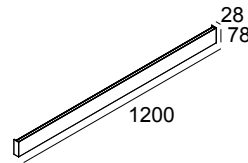

FEMTOLINE W DOWN-UP 1200 930 B

270 63 12 93 B

AVAILABLE IN
BLACK 270 63 12 93 B
WHITE 270 63 12 93 W

 [View on website](#)

General info

| | |
|---------------------------|---|
| LOCATION | indoor |
| INSTALLATION | Wall Surface mounted |
| INGRESS PROTECTION | IP20 |
| WEIGHT (KG) | 1.6 |
| ADJUSTABILITY | non adjustable |
| INFORMATION | INCL.2 x PC SBL INCL.LED POWER SUPPLY 24V-DC |