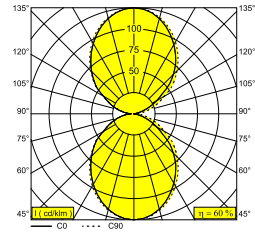

FEMTOLINE W DOWN-UP 1200 930 B

270 63 12 93 B

AVAILABLE IN
BLACK 270 63 12 93 B
WHITE 270 63 12 93 W

 [View on website](#)

General info

| | |
|---------------------------|---|
| LOCATION | indoor |
| INSTALLATION | Wall Surface mounted |
| INGRESS PROTECTION | IP20 |
| WEIGHT (KG) | 1.6 |
| ADJUSTABILITY | non adjustable |
| INFORMATION | INCL.2 x PC SBL INCL.LED POWER SUPPLY 24V-DC |