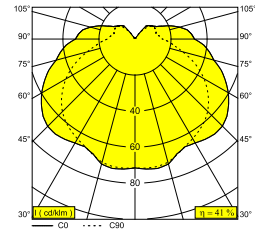

[View on website](#)

General info

LOCATION	indoor-outdoor
INSTALLATION	Ceiling Surface mounted, Wall Surface mounted
INGRESS PROTECTION	IP65
PROTECTION AGAINST MECHANICAL IMPACT	IK07
WEIGHT (KG)	1.2
ADJUSTABILITY	non adjustable
INFORMATION	INCL.GLASS OPAL INCL.LED POWER SUPPLY 350mA-DC

Electrical info

ELECTRICAL	100-240V / 50-60Hz
CLASS	I
POWER SUPPLY INCLUDED	YES
DIM TYPE	non-dimmable
ENERGY CLASS	D
CERTIFICATES	CB

Lightsource info

LIGHTSOURCE NAME	LED
LIGHTSOURCE	LED cluster 4,2W / CRI>90 (R9: 50) / 3000K / 617lm
TM-30 VALUES	Rf: 92 / Rg: 100
SDCM	SDCM3
RISKGROUP	RG2
LM80	L80 > 60000
LED TECHNICS (LIGHT SOURCE)	617lm // 4,2W // 147lm/W
LED TECHNICS (LUMINAIRE)	253lm // 5W // 52lm/W

For detailed installation instructions, please consult the manual: [232_012_XX_HAND.pdf](#)