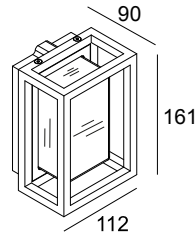

[View on website](#)

General info

LOCATION	indoor-outdoor
INSTALLATION	Ceiling Surface mounted, Wall Surface mounted
INGRESS PROTECTION	IP65
PROTECTION AGAINST MECHANICAL IMPACT	IK07
WEIGHT (KG)	1.2
ADJUSTABILITY	non adjustable
INFORMATION	INCL.GLASS OPAL INCL.LED POWER SUPPLY 350mA-DC

Electrical info

ELECTRICAL	100-240V / 50-60Hz
CLASS	I
POWER SUPPLY INCLUDED	YES
DIM TYPE	non-dimmable
ENERGY CLASS	D
CERTIFICATES	CB

Lightsource info

LIGHTSOURCE NAME	LED
LIGHTSOURCE	LED cluster 4,2W / CRI>90 (R9: 50) / 3000K / 617lm
TM-30 VALUES	Rf: 92 / Rg: 100
SDCM	SDCM3
RISKGROUP	RG2
LM80	L80 > 60000
LED TECHNICS (LIGHT SOURCE)	617lm // 4,2W // 147lm/W
LED TECHNICS (LUMINAIRE)	253lm // 5W // 52lm/W

For detailed installation instructions, please consult the manual: [232_012_XX_HAND.pdf](#)