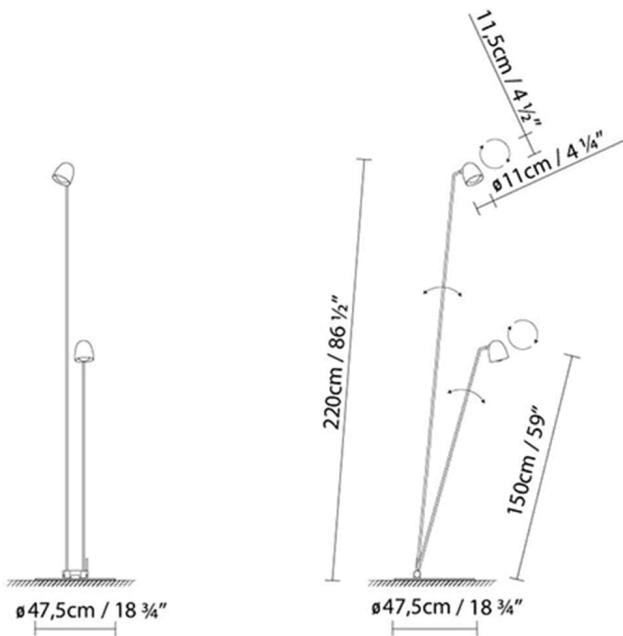

Description:

Floor lamp featuring a double shaft and two heads, both adjustable. The light source is a high-luminance LED bulb, which includes a glass lens that concentrates the light and enhances its output. Available in two finishes: textured white matte outer finish with a satin brass interior, and textured black matte exterior with satin copper interior.

Materials:

Copper.
Brass.

Finishes:

Black-copper.
White-brass.

Certifications:

IP20
230V

SPEERS F

Light source:

LED 2 x 7W 1080lm 2700K CRI80 230V

LED A+

Weight :

Net kg.:
Gross kg:

Packaging:

N. packages:
Volume m3:
Dimensions cm:

Collection

Designer
Technical drawing
3D
Instrucciones de montaje