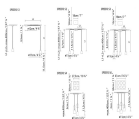

Description:

Floor lamp featuring a double shaft and two heads, both adjustable. The light source is a high-luminance LED bulb, which includes a glass lens that concentrates the light and enhances its output. Available in two finishes: textured white matte outer finish with a satin brass interior, and textured black matte exterior with satin copper interior.

LED 2 x 7W 1080lm 2700K CRI80 230V

LED A+

Weight :

Net kg.:
Gross kg:

Packaging:

N. packages:
Volume m3:
Dimensions cm:

Collection

Designer
Technical drawing
3D
Instrucciones de montaje