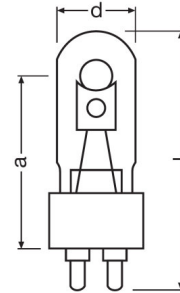

HQI-T 150 W/WDL UVS

Productcode 4008321974389

	G12
	84,0 mm
	25,0 mm
	-
W	150,00 W
lm	13000 lm
	-
	-
	13000 lm
	-
cd	-
K	3000 K
COLOUR	-
R_a	77
t [h]	-
	Nee
V	100 V
Hz	-

	-
	-
	-
	-
	-
Hg	32,0 mg
	A+
kWh/1000h	165 kWh/1000h