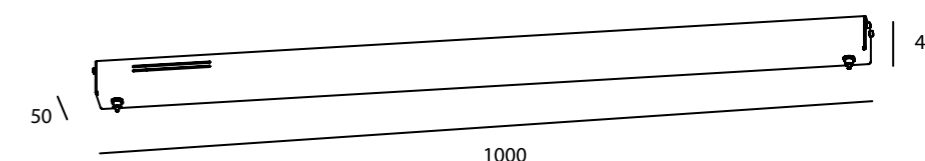

MINIMAL ACCESSORIES

Gearbox for Minimal 60W 12V
LEDP SUSP GEA RBOX
Geardriver: included
Voltage: 230V AC 50Hz
Output voltage: 12V DC
Colour: white

Material: Steel
Weight (Kg): 2,4
IP: IP20

Accessories: Power Supply 35W 12V or Power Supply 60W 12V
Detail: including Power Supply 60W 12V
Caution: only up to 2800 mm minimal profile for this option.