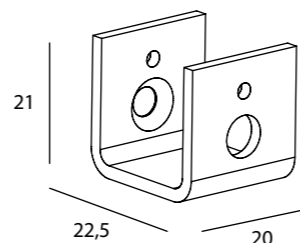

## SMALL PROFILES ACCESSORIES

**LED Profile Small Attachment clip Set**  
**LEDP FIXB ALU MSET**  
 Colour: Anodized  
 Set = 2 pieces

**LED Profile Small Wallfixation clip set**  
**LEDP WALB ALU MSET**  
 Colour: Anodized  
 Set = 2 pieces

**Fixationbracket for IP67 stainless steel profile**  
**LEDP FIXB INO XSET**  
 Colour: Stainless Steel  
 Set = 2 pieces

**LED Profile Small Fixation bracket set up or down**  
**LEDP FIXB INOX SUD**  
 Colour: Stainless Steel  
 Set = 2 pieces

**LED Profile Small Fixation bracket set up or down**  
**LEDP FIXB INOX SUD**  
 Colour: Stainless Steel  
 To be used in combination with:  
**LEDP FIXB ALU MSET**

**LED Profile Small, Cover transparent flat**  
**LEDP COVE FLA TRAN**

<< Suitable for interior small profile and exterior potted profile.

**10 Meters of double side tape**  
**LEDL TAPE 10M NOVA**