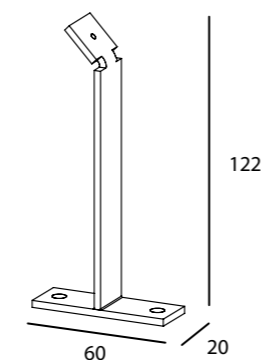

LED Profile Small, Cover transparent flat
LEDP COVE FLA TRAN