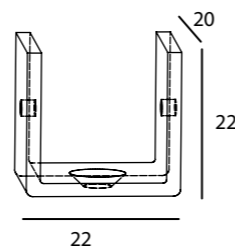

## SMALL PROFILES ACCESSORIES

**LED Profile Small Attachment clip Set**  
**LEDP FIXB ALU MSET**  
 Colour: Anodized  
 Set = 2 pieces

**LED Profile Small Wallfixation clip set**  
**LEDP WALB ALU MSET**  
 Colour: Anodized  
 Set = 2 pieces

**Fixationbracket for IP67 stainless steel profile**  
**LEDP FIXB INO XSET**  
 Colour: Stainless Steel  
 Set = 2 pieces

**LED Profile Small Fixation bracket set up or down**  
**LEDP FIXB INOX SUD**  
 Colour: Stainless Steel  
 Set = 2 pieces

**LED Profile Small Fixation bracket set up or down**  
**LEDP FIXB INOX SUD**  
 Colour: Stainless Steel  
 To be used in combination with:  
**LEDP FIXB ALU MSET**

**LED Profile Small, Cover transparent flat**  
**LEDP COVE FLA TRAN**

<< Suitable for interior small profile and exterior potted profile.

**10 Meters of double side tape**  
**LEDL TAPE 10M NOVA**