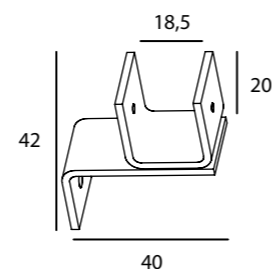

## SMALL PROFILES ACCESSORIES

**LED Profile Small Attachment clip Set**  
**LEDP FIXB ALU MSET**  
 Colour: Anodized  
 Set = 2 pieces

**LED Profile Small Wallfixation clip set**  
**LEDP WALB ALU MSET**  
 Colour: Anodized  
 Set = 2 pieces

**Fixationbracket for IP67 stainless steel profile**  
**LEDP FIXB INO XSET**  
 Colour: Stainless Steel  
 Set = 2 pieces

**LED Profile Small Fixation bracket set up or down**  
**LEDP FIXB INOX SUD**  
 Colour: Stainless Steel  
 Set = 2 pieces

<< Suitable for interior small profile and exterior potted profile.

**10 Meters of double side tape**  
**LEDL TAPE 10M NOVA**