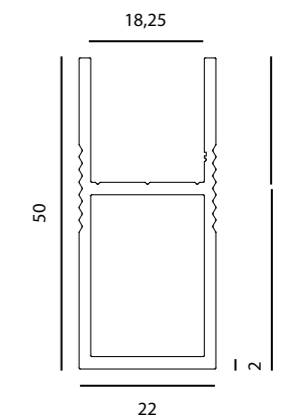

**Fixationbracket for IP67 stainless steel profile**  
**LEDP FIXB INO XSET**  
 Colour: Stainless Steel  
 Set = 2 pieces

**LED Profile Small Fixation bracket set up or down**  
**LEDP FIXB INOX SUD**  
 Colour: Stainless Steel  
 Set = 2 pieces

**LED Profile Small Fixation bracket set up or down**  
**LEDP FIXB INOX SUD**  
 Colour: Stainless Steel  
 To be used in combination with:  
**LEDP FIXB ALU MSET**

**LED Profile Small, Cover transparent flat**  
**LEDP COVE FLA TRAN**

**Small ledprofile trimless premount profile 3 000mm**  
**LEDP REMO UNT 3ANO**

**Small ledprofile trimless premount profile 6 000mm**  
**LEDP REMO UNT 6ANO**

**Freemount deep cable profile for small profile**  
**LEDP PREM 300 DEEP: 300 cm**  
**LEDP PREM 600 DEEP: 600 cm**

<< Suitable for interior small profile and exterior potted profile.

**10 Meters of double side tape**  
**LEDL TAPE 10M NOVA**