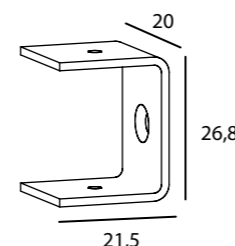

## SMALL PROFILES ACCESSORIES

**LED Profile Small Attachment clip Set**  
**LEDP FIXB ALU MSET**  
 Colour: Anodized  
 Set = 2 pieces

**LED Profile Small Wallfixation clip set**  
**LEDP WALB ALU MSET**  
 Colour: Anodized  
 Set = 2 pieces

**Fixationbracket for IP67 stainless steel profile**  
**LEDP FIXB INO XSET**  
 Colour: Stainless Steel  
 Set = 2 pieces

**LED Profile Small Fixation bracket set up or down**  
**LEDP FIXB INOX SUD**  
 Colour: Stainless Steel  
 Set = 2 pieces

**LED Profile Small Fixation bracket set up or down**  
**LEDP FIXB INOX SUD**  
 Colour: Stainless Steel  
 To be used in combination with:  
**LEDP FIXB ALU MSET**

**LED Profile Small, Cover transparent flat**  
**LEDP COVE FLA TRAN**

<< Suitable for interior small profile and exterior potted profile.

**10 Meters of double side tape**  
**LEDL TAPE 10M NOVA**