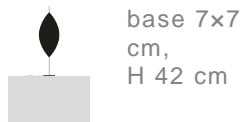

**Materials** metal base and structure, fiberglass shade

**Light source** interchangeable LED 2x1W / rated output 2W 350mA / energy class A+ / lumen 200 / K 2700 / CRI 80

**Power supply** 110V or 240V  
plug driver 220-240V with EU plug and cord dimmer or plug driver 110-240V with interchangeable plugs and cord dimmer

**Dimensions**

base 7x7  
cm,  
H 42 cm

**Order code** PKM10LN natural  
PKM10LW white  
PKM10LG gold leaf  
PKM10LS silver leaf