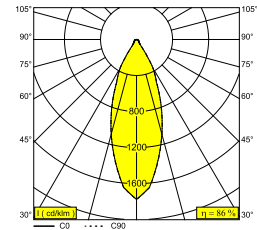

DEEP VARO 92736 IP S1 W

423 022 811 922 W

AVAILABLE IN

BLACK 423 022 811 922 B

WHITE 423 022 811 922 W

[View on website](#)

General info

LOCATION	indoor
INSTALLATION	Ceiling Recessed
CUTOUT SHAPE/SIZE (MM)	round - 76
RECESSED DEPTH (MM)	90
THICKNESS OF MOUNTING SURFACE (MM)	min.5
INGRESS PROTECTION	IP44/20
WEIGHT (KG)	0.3
ADJUSTABILITY	non adjustable
INFORMATION	REFLECTOR FL-36° EXCL.LED POWER SUPPLY 350mA-DC

Electrical info

CLASS	III
DIM TYPE	depending on type of external power supply
ENERGY CLASS	D
CERTIFICATES	CB, ENEC

Lightsource info

LIGHTSOURCE NAME	LED
LIGHTSOURCE	LED array 5,8W / CRI>90 (R9: 60) / 2700K / 753lm
TM-30 VALUES	Rf: 89 / Rg: 100
SDCM	SDCM1
RISKGROUP	RG1
LM80	L90B10 > 50000
LED TECHNICS (LIGHT SOURCE)	753lm // 5,8W // 129lm/W
LED TECHNICS (LUMINAIRE)	649lm // 7W // 97lm/W