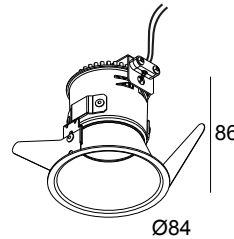

DEEP VARO 92736 IP S1 W

423 022 811 922 W

AVAILABLE IN

BLACK 423 022 811 922 B

WHITE 423 022 811 922 W

[View on website](#)

General info

LOCATION	indoor
INSTALLATION	Ceiling Recessed
CUTOUT SHAPE/SIZE (MM)	round - 76
RECESSED DEPTH (MM)	90
THICKNESS OF MOUNTING SURFACE (MM)	min.5
INGRESS PROTECTION	IP44/20
WEIGHT (KG)	0.3
ADJUSTABILITY	non adjustable
INFORMATION	REFLECTOR FL-36° EXCL.LED POWER SUPPLY 350mA-DC

Electrical info

CLASS	III
DIM TYPE	depending on type of external power supply
ENERGY CLASS	D
CERTIFICATES	CB, ENEC

Lightsource info

LIGHTSOURCE NAME	LED
LIGHTSOURCE	LED array 5,8W / CRI>90 (R9: 60) / 2700K / 753lm
TM-30 VALUES	Rf: 89 / Rg: 100
SDCM	SDCM1
RISKGROUP	RG1
LM80	L90B10 > 50000
LED TECHNICS (LIGHT SOURCE)	753lm // 5,8W // 129lm/W
LED TECHNICS (LUMINAIRE)	649lm // 7W // 97lm/W

Requirements

LED POWER SUPPLY 350mA-DC DIM

Options

PLASTERKIT 101

DEEP VARO 92736 IP S1 W

423 022 811 922 W

For detailed installation instructions, please consult the manual: [423_022_811_9X2_HAND.pdf](#)

CEILING COMPATIBILITY