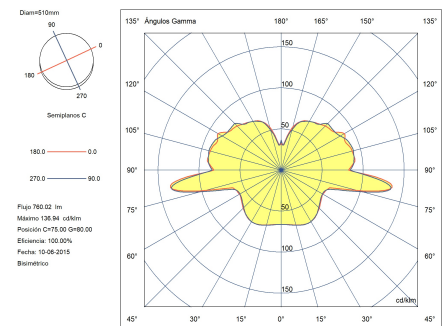

Big Bang

Francesc Vilaró

Wall fixture Big Bang LED 25 LED warm-white 3000K ON-OFF White 760lm

Technical features

- Luminaire total power: 25W
- Real lumens: 760
- Real lm/W: 30
- Correlated Colour Temperature (CCT): LED warm-white 3000K
- UGR: <=16
- Structure material: Aluminium
- Structure finish: White
- Diffuser material: Methacrylate
- Diffuser finish: Transparent, Sandblasted
- Driver Brand: MEANWELL
- Voltage / frequency: 100-240V/50-60Hz
- Dimming protocol: ON-OFF
- Power Factor: 0.90
- Useful life: 50,000h L80B20
- Warranty: 5 años

Luminotechnic features

- CRI: 90
- MacAdam steps: 3
- Photobiological risk: RG0
- UGR crosswise: 15.3
- UGR lengthwise: 15.5

Lampholder	Quantity	Light source power (W)
LED	1	22.5W

Image may not match reference. LedsC4 reserves the right to amend any of the product's components. The data related to flux, power and colour temperature may be subject to changes made by the manufacturer.

Big Bang

Francesc Vilaró

Wall fixture Big Bang LED 25 LED warm-white 3000K ON-OFF White 760lm

Logistics

x 1

Net weight (kg): 2.24

Packaged weight (kg): 3.23

Packaging: 600mm x 150mm x
600mm