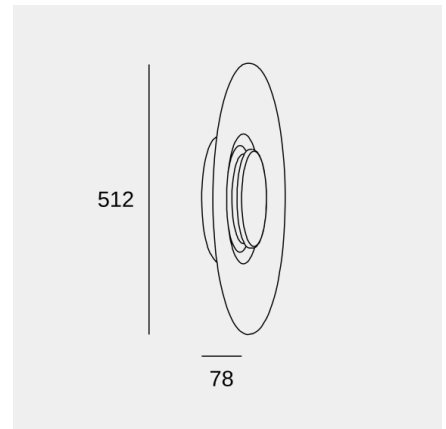

Big Bang

Francesc Vilaró

Wall fixture Big Bang LED 25 LED warm-white 3000K ON-OFF White 760lm

Technical features

- Luminaire total power: 25W
- Real lumens: 760
- Real lm/W: 30
- Correlated Colour Temperature (CCT): LED warm-white 3000K
- UGR: <=16
- Structure material: Aluminium
- Structure finish: White
- Diffuser material: Methacrylate
- Diffuser finish: Transparent, Sandblasted
- Driver Brand: MEANWELL
- Voltage / frequency: 100-240V/50-60Hz
- Dimming protocol: ON-OFF
- Power Factor: 0.90
- Useful life: 50,000h L80B20
- Warranty: 5 años

Luminotechnic features

- CRI: 90
- MacAdam steps: 3
- Photobiological risk: RG0
- UGR crosswise: 15.3
- UGR lengthwise: 15.5

Lampholder	Quantity	Light source power (W)
LED	1	22.5W

Image may not match reference. LedsC4 reserves the right to amend any of the product's components. The data related to flux, power and colour temperature may be subject to changes made by the manufacturer.

Big Bang

Francesc Vilaró

Wall fixture Big Bang LED 25 LED warm-white 3000K ON-OFF White 760lm

Logistics

x 1

Net weight (kg): 2.24

Packaged weight (kg): 3.23

Packaging: 600mm x 150mm x
600mm