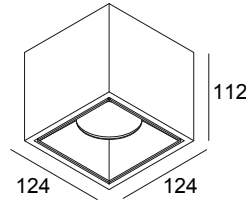

BOXY XL S 92720 B-B

251 72 21 921 B-B

AVAILABLE IN

BLACK-BLACK 251 72 21 921 B-B

WHITE-BLACK 251 72 21 921 W-B

WHITE-WHITE 251 72 21 921 W-W

 [View on website](#)

General info

LOCATION	indoor
INSTALLATION	Ceiling Surface mounted
INGRESS PROTECTION	IP20
WEIGHT (KG)	1.3
ADJUSTABILITY	non adjustable
INFORMATION	REFLECTOR FL-20° INCL.DIMMABLE LED POWER SUPPLY 500mA-DC

Electrical info