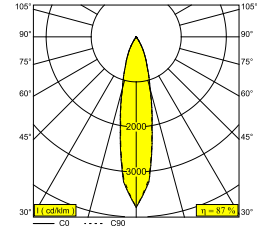

BOXY XL S 92720 B-B

251 72 21 921 B-B

AVAILABLE IN

BLACK-BLACK 251 72 21 921 B-B

WHITE-BLACK 251 72 21 921 W-B

WHITE-WHITE 251 72 21 921 W-W

 [View on website](#)

General info