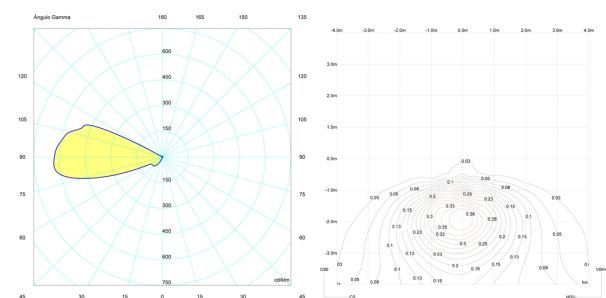

Orientation

Lamp having a beam powerful enough to define profiles and the surrounding architecture.

Photometric data

Certificates

Electrical characteristics

1 x LED2,1W 700mA

Total 2.3 W