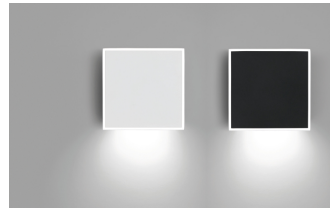

ALPHA

Design by Ramos & Bassols.

Reference

7925.

Application

Wall Lamps

Installation type

Surface

Description

Square wall light designed by Ramos & Bassols. Available in matt white lacquer and chrome, matt black lacquer and chrome, matt graphite lacquer and black and matt white lacquer. LED light source.

Diffuser

Polycarbonate diffuser

Materials

Box: Zamak

Lid: Steel

Finish

7925-03 Matt white lacquer and chrome (RAL 9016)

7925-04 Matt black lacquer and chrome (RAL 9005)

7925-18 Matt graphite lacquer and black (RAL 7016)

7925-93 Matt white lacquer (RAL 9016)

Sketch

VIBIA

Led 2700K CRI >80 199 lm 95 lm/W

Fixture: 58 lm 28 lm/W

Driver included: CC - Constant Current 700 mA 100-240V 50/60Hz