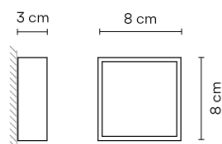

ALPHA

Design by Ramos & Bassols.

Reference

7925.

Application

Wall Lamps

Installation type

Surface

Description

Square wall light designed by Ramos & Bassols. Available in matt white lacquer and chrome, matt black lacquer and chrome, matt graphite lacquer and black and matt white lacquer. LED light source.

Diffuser

Polycarbonate diffuser

Materials

Box: Zamak

Lid: Steel

Finish

7925-03 Matt white lacquer and chrome (RAL 9016)

7925-04 Matt black lacquer and chrome (RAL 9005)

7925-18 Matt graphite lacquer and black (RAL 7016)

7925-93 Matt white lacquer (RAL 9016)

Sketch