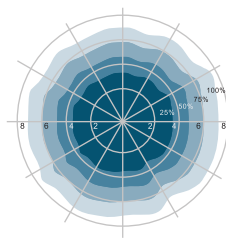

LED PRO-CEILING SERIE (LED PRO-CEILING SERIES)

Opbouw (Surface mounted)

LED Pro-Ceiling 168x168 mm

14W, incl. LED voeding

14W, including LED driver

CE IP40

- LED Pro-Ceiling 168x168 mm
- Behuizing gemaakt uit gegoten aluminium, gepoederlakt in wit, grijs of zwart
- Lichtterugval tot een minimum beperkt doordat de behuizing tevens fungeert als koellichaam
- Uitgevoerd met melkwhite acrylaat lens
- Verkrijgbaar in verschillende kleurtemperaturen
- Wordt compleet geleverd met geïntegreerde voeding
- Dimbaar verkrijgbaar met triac dimbare voeding

Toepassingsgebieden: verlichting van gangen, trappenhuizen, toiletten, etc.

- LED Pro-Ceiling 168x168 mm
- Housing made of die-cast aluminum, powdercoated in white, grey or black
- Excellent heat sink capability to minimize the luminous degradation
- Equipped with a milky acrylic lens
- Available in various color temperatures
- Integral LED driver included
- Dimmable available with triac dimmable power supply

Applications: lighting of hallways, staircases, toilets, etc.

Lichtbron (Light source): SMD LED's (LEDs)

Kleurtemperatuur (Color temperature): 2700K (Extra warm wit) (Extra warm white), 3000K (Warm wit) (Warm white), 4200K (Puur wit) (Pure white), 6500K (Koud wit) (Cool white)

Lichtstroom (Light output): 930LM/1040LM/1150LM/1160LM

Lichtstroom sensor (Light output sensor): 750LM/850LM/950LM/960LM

Bedrijfstemperatuur (Operating temperature): -10 °C - +40 °C

Aantal branduren (Rated life hours): 50.000

LED voeding (inclusief) (LED driver (included)): CE, TUV

Voedingsspanning (Input): 220-240V AC 50/60Hz

Cosinus phi (Power factor): > 0.90

Verlichtingshoek (Beam angle): 110°