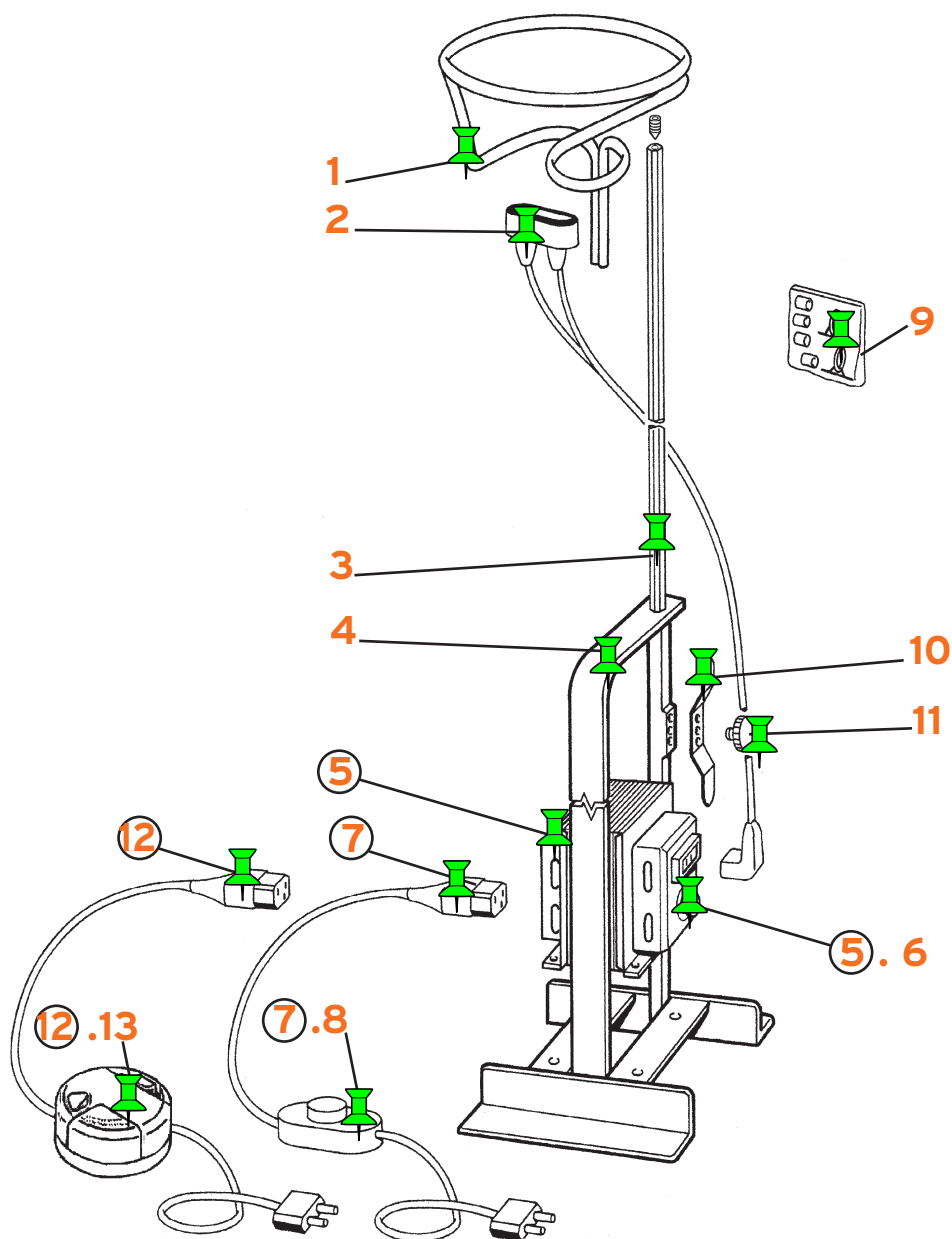

TOIO

Achille Castiglioni and Pier Giacomo Castiglioni

FLOS

www.flos.com

1. Gabb. ottone nichelato :: Nickel-plat. brass little cage
2. Mont. el. trasf./faretto :: Elect. wiring transf/to bulb
3. Asta :: Stem
4. Base bianca :: White base
4. Base nera :: Black base
4. Base rossa :: Red base
5. Autotrasform. 220/125V :: Autotransf. 220/125V
5. Autotrasform. diretto T.N. :: Autotransf. T.N. direct

- RF02774
RF04607
RF02775
RF02579
RF02580
RF02581
RF03399
RF17929

6. Porta fusibile :: Fuse holder
 7. Montatura elettrica con interruttore :: Electric wiring with switch
 8. Interruttore art. D/661 nero :: Black switch D/661
 9. Gruppo anelli passafilo :: Wires loop assembly
 10. Supporto avvolgicavo nichel :: Cable winder support
 11. Manopola maschio nichel :: Nickel tap grip
 12. Ass. mont.el. con dimmer rondò :: Elec. wiring assembly with dim.
 13. Dimmer Rondò LED 220/240V :: LED 220/240V Rondò dimmer
- RF05784
RF04631
RF04392
RF7600100
06730
06732
RF28230
RF28045