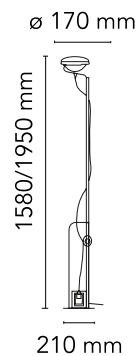

Are you a professional and your project needs consulting and support?

[BOOK AN APPOINTMENT](#)

Main specifications

Mounting	Floor
Environments	Indoor dry location
Light Source Type	Bulb
Lamp category	LED retrofit
Lamp holders	Gx16d
Number of heads	1
Power (W)	25

Physical

Colour	Matte Black
Length (mm)	170
Cord length (mm)	2470
Net weight (kg)	8.2
Package height (mm)	1620
Package width (mm)	260
Package length (mm)	290
Package volume (m3)	0.12
IP internal	20

Download

Beam Angle: 22°

h(m)	E(lx)	D(m)
1	24103	0.39
2	6026	0.79
3	2678	1.18
4	1506	1.58
5	964	1.97

Luminous flux Luminaire
3840 lm

Photometric

Lighting type	Indirect
Light distribution	Roto symmetric

Electrical

Insulation class	II
Frequency (Hz)	50/60
Main voltage (Vac)	220-240
LED voltage Vf (Vdc)	null
Dimmable	Yes
Dimming interface	Dimmer Integrated
Plug type	Type C
Batteries inside	No