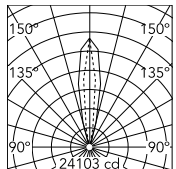

Physical

Colour	Matte Black
Length (mm)	170
Cord length (mm)	2470
Net weight (kg)	8.2
Package height (mm)	1620
Package width (mm)	260
Package length (mm)	290
Package volume (m3)	0.12
IP internal	20

Download

Beam Angle: 22°

h(m)	E(lx)	D(m)
1	24103	0.39
2	6026	0.79
3	2678	1.18
4	1506	1.58
5	964	1.97

Luminous flux Luminaire
3840 lm

Photometric

Lighting type	Indirect
Light distribution	Roto symmetric

Electrical

Insulation class	II
Frequency (Hz)	50/60
Main voltage (Vac)	220-240
LED voltage Vf (Vdc)	null
Dimmable	Yes
Dimming interface	Dimmer Integrated
Plug type	Type C
Batteries inside	No