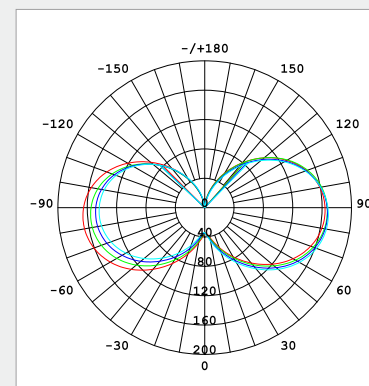

Light Application Parameters

Luminous flux	1400 lm
Luminous efficiency of lamp	107.69 lm/W
Colour temperature	2700 K
Colour rendering index Ra	≥80
LLMF at the end of nominal life	0.88(15000h)
SDCM	0.9
Imax(cd)	168.9
Switching cycles	20000

Specification

dimnable	Yes
Energylabel from 2013	A+
Suitable for indoors	Yes
Application	general
Base	E27
Lamp shape	T38

Electrical Parameters

Lamp nominal wattage	13W
Rated wattage	13.0 W
Nominal current (mA)	100 mA
Energy Consumption kWh/1000h	13

Colour Temperature consistency (SDCM according to Mac Adam's ellipse)

Peak of light intensity (max. cd)

Dimmerabile