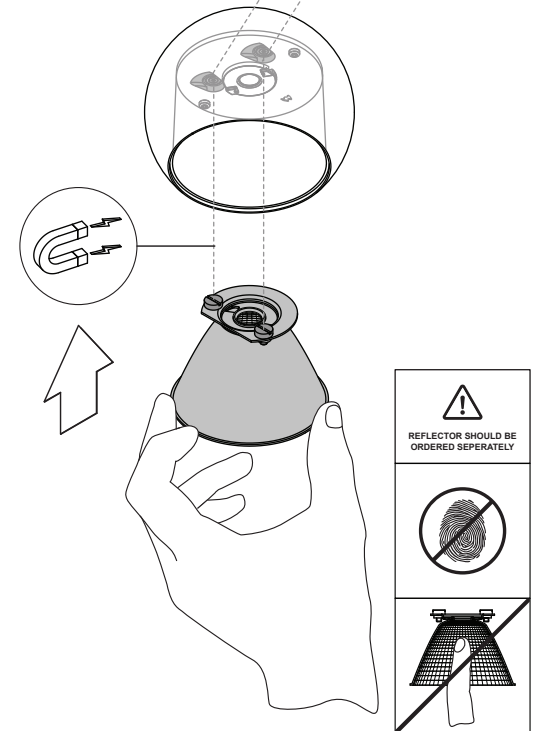

Marbul 3x LED

115020XX_115021XX_115022XX_115023XX_115024XX_115025XX

8,5 - 9,5mm
 0,5 - 1,5mm²

! The light source contained in this luminaire shall only be replaced by the manufacturer or his service agent or a similar qualified person