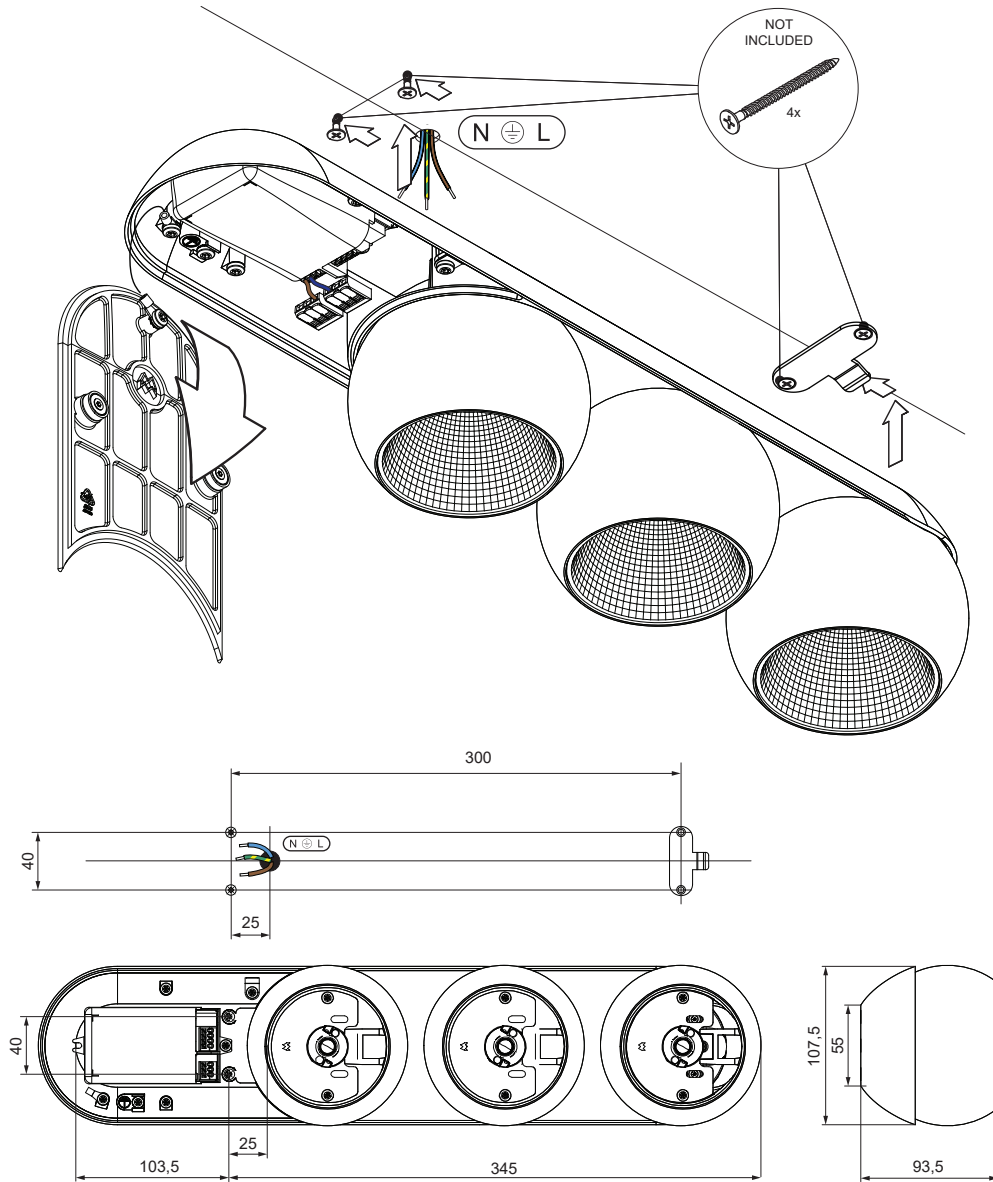

Marbul 3x LED

115020XX_115021XX_115022XX_115023XX_115024XX_115025XX

8,5 - 9,5mm
 0,5 - 1,5mm²

! The light source contained in this luminaire shall only be replaced by the manufacturer or his service agent or a similar qualified person