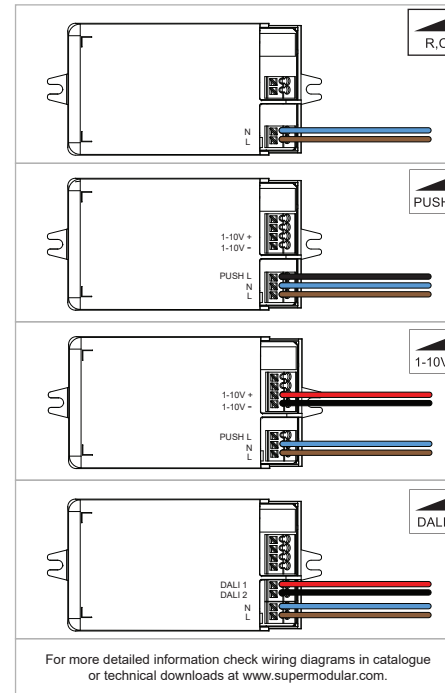

Marbul 3x LED

115020XX_115021XX_115022XX_115023XX_115024XX_115025XX

8,5 - 9,5mm
 0,5 - 1,5mm²

! The light source contained in this luminaire shall only be replaced by the manufacturer or his service agent or a similar qualified person