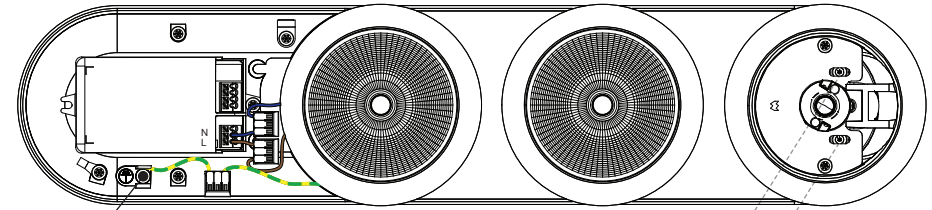

Marbul 3x LED

115020XX_115021XX_115022XX_115023XX_115024XX_115025XX

8,5 - 9,5mm
 0,5 - 1,5mm²

! The light source contained in this luminaire shall only be replaced by the manufacturer or his service agent or a similar qualified person