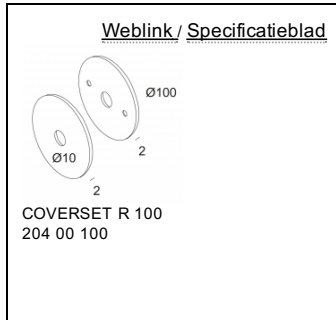

BOXY R 93033
251 70 811 932

Related references

COVERSETS