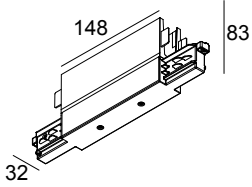

TRACK 3F DIM H MIDDLE SUPPLY B

200 14 14 B

AVAILABLE IN

BLACK 200 14 14 B

WHITE 200 14 14 W

 [View on website](#)

General info

LOCATION	indoor
INGRESS PROTECTION	IP20
WEIGHT (KG)	0.1

Electrical info

CLASS	I
--------------	---

For detailed installation instructions, please consult the manual: [200_14_4x0_HAND.pdf](#)

WHERE USED

200 14 410 TRACK 3F DIM H 1m

200 14 420 TRACK 3F DIM H 2m

200 14 430 TRACK 3F DIM H 3m