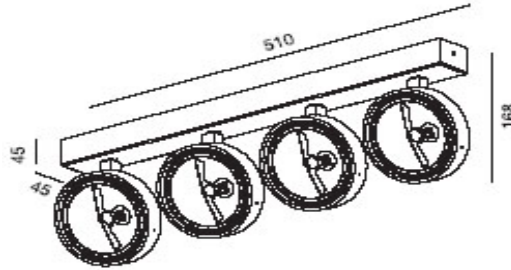

## [ GO-ON 4XAR111 ]

MODEL NUMBER: 26942

### Technical data

Power supply : 230V-50Hz  
Degree of protection: I  
Ip rating : IP20  
Material: Aluminium  
Glowtest: yes  
Standard: EN60598-1  
Fixation: ceiling-floor-wall  
Mounting: surface mounted  
Weight: 2,97 kg