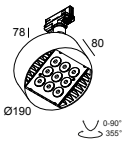

23616 941W FRAGMA L SUPERSPOT 9408 ADM WD

INFORM OK ADM