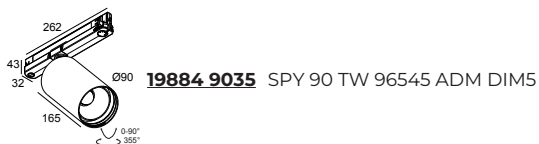

TRACK 3F DIM ON 2m B

200 12 420 B

SPY 66 ADM

SPY 66 LP/MP ADM

SPY 66 WALLWASH ADM

TRACK 3F DIM ON 2m B

200 12 420 B

SPY 90 ADM