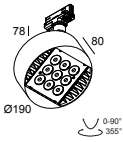

23616 931W FRAGMA L SUPERSPOT 9308 ADM WD