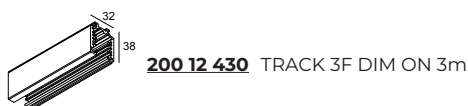

SPYCO AC ADM

SPYCO Hi ADM

SUPER-OH XS PIVOT ADM

TRACK 3F DIM ON

Notes:

 DELTALIGHT®

TRACK 3F DIM ON 2m B

200 12 420 B