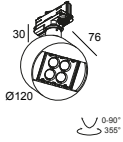

TRACK 3F DIM ON 2m B

200 12 420 B

COMPATIBLE LUMINAIRES

FRAGMA

23612 931W FRAGMA S 93014 ADM WD