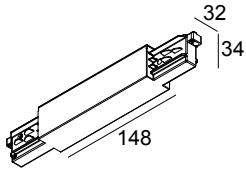

TRACK 3F DIM MIDDLE SUPPLY B

200 12 14 B

AVAILABLE IN

BLACK 200 12 14 B

WHITE 200 12 14 W

 [View on website](#)

General info

LOCATION	indoor
INGRESS PROTECTION	IP20
WEIGHT (KG)	0.1

Electrical info

CLASS	I
--------------	---

For detailed installation instructions, please consult the manual: [200_12_4x0_HAND.pdf](#)

WHERE USED

200 12 410	TRACK 3F DIM ON 1m
200 12 420	TRACK 3F DIM ON 2m
200 12 430	TRACK 3F DIM ON 3m
200 13 410	TRACK 3F DIM IN 1m
200 13 420	TRACK 3F DIM IN 2m
200 13 430	TRACK 3F DIM IN 3m