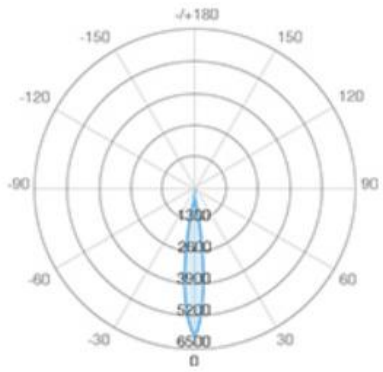

FIT

Ideal size that fits all kinds of traditional fixtures and with 10 years' experience in lamps, heat dissipation is well controlled as well.

GU10

BT-CL6.5WGU10

WATTAGE	LUMEN	BEAM	CCT	CRI	R9	SDCM	FINISH	IP
6.5w	600lm	10° 12° 24° 36°	2700k 3000k 4000k	>90 >90 >90	>50 >50 >50	3 step 3 step 3 step	white black gray	40
INPUT	FREQUENCY	PF	DIM	CERTIFICATE	EQUIVALENT	WARRANTY	LIFESPAN	WEIGHT
220-240v	50/60Hz	>0.8	TRIAC	CE RoHS	up to 75w	3 years	3,5000hrs	64g

MR16

BT-CL6.5WMR16

WATTAGE	LUMEN	BEAM	CCT	CRI	R9	SDCM	FINISH	IP
6.5w	600lm	10° 12° 24° 36°	2700k 3000k 4000k	>90 >90 >90	>50 >50 >50	3 step 3 step 3 step	white black gray	40
INPUT	FREQUENCY	PF	DIM	CERTIFICATE	EQUIVALENT	WARRANTY	LIFESPAN	WEIGHT
AC/DC12V	N/A	>0.9	TRIAC	CE RoHS	up to 75w	3 years	3,5000hrs	50g

PHOTOMETRIC

12° 3000K Ra90

24° 3000K Ra90

36° 3000K Ra90

SPECTRUM

3000K low blue light

DIMENSION

GU10	
Net weight 64g	Box size 50*50*67mm
QTY/CTN 100pcs	CTN size 285*285*260mm
Weight/CTN 8kg	Customized box MOQ 2000pcs