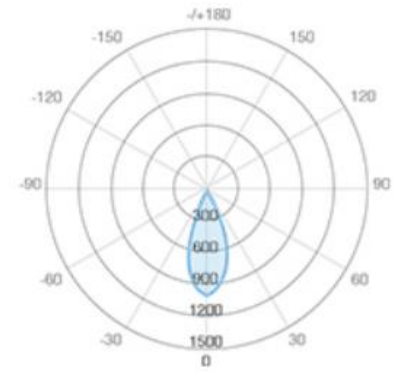

FIT

Ideal size that fits all kinds of traditional fixtures and with 10 years' experience in lamps, heat dissipation is well controlled as well.

GU10

BT-CL6.5WGU10

WATTAGE	LUMEN	BEAM	CCT	CRI	R9	SDCM	FINISH	IP
6.5w	600lm	10° 12° 24° 36°	2700k 3000k 4000k	>90 >90 >90	>50 >50 >50	3 step 3 step 3 step	white black gray	40
INPUT	FREQUENCY	PF	DIM	CERTIFICATE	EQUIVALENT	WARRANTY	LIFESPAN	WEIGHT
220-240v	50/60Hz	>0.8	TRIAC	CE RoHS	up to 75w	3 years	3,5000hrs	64g

MR16

BT-CL6.5WMR16

WATTAGE	LUMEN	BEAM	CCT	CRI	R9	SDCM	FINISH	IP
6.5w	600lm	10° 12° 24° 36°	2700k 3000k 4000k	>90 >90 >90	>50 >50 >50	3 step 3 step 3 step	white black gray	40
INPUT	FREQUENCY	PF	DIM	CERTIFICATE	EQUIVALENT	WARRANTY	LIFESPAN	WEIGHT
AC/DC12V	N/A	>0.9	TRIAC	CE RoHS	up to 75w	3 years	3,5000hrs	50g

PHOTOMETRIC

12° 3000K Ra90

24° 3000K Ra90

36° 3000K Ra90

SPECTRUM

3000K low blue light

DIMENSION

GU10	
Net weight 64g	Box size 50*50*67mm
QTY/CTN 100pcs	CTN size 285*285*260mm
Weight/CTN 8kg	Customized box MOQ 2000pcs