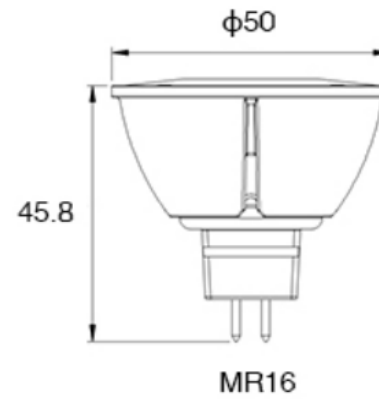

FIT

Ideal size that fits all kinds of traditional fixtures and with 10 years' experience in lamps, heat dissipation is well controlled as well.

GU10

BT-CL6.5WGU10

WATTAGE	LUMEN	BEAM	CCT	CRI	R9	SDCM	FINISH	IP
6.5w	600lm	10° 12° 24° 36°	2700k 3000k 4000k	>90 >90 >90	>50 >50 >50	3 step 3 step 3 step	white black gray	40
INPUT	FREQUENCY	PF	DIM	CERTIFICATE	EQUIVALENT	WARRANTY	LIFESPAN	WEIGHT
220-240v	50/60Hz	>0.8	TRIAC	CE RoHS	up to 75w	3 years	3,5000hrs	64g

PHOTOMETRIC

12° 3000K Ra90

24° 3000K Ra90

36° 3000K Ra90

SPECTRUM

3000K low blue light

DIMENSION

GU10	
Net weight 64g	Box size 50*50*67mm
QTY/CTN 100pcs	CTN size 285*285*260mm
Weight/CTN 8kg	Customized box MOQ 2000pcs

MR16	
Net weight 50g	Box size 50*50*61mm
QTY/CTN 100pcs	CTN size 285*285*235mm
Weight/CTN 6.5kg	Customized box MOQ 2000pcs

PACKAGE