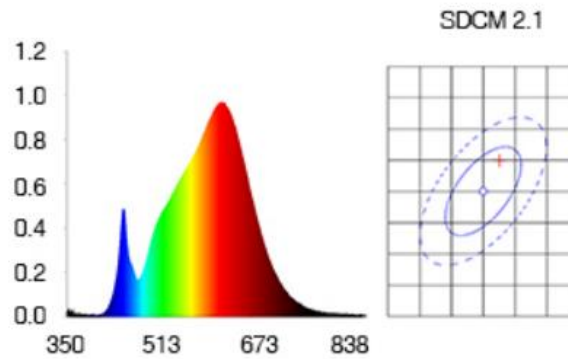

FIT

Ideal size that fits all kinds of traditional fixtures and with 10 years' experience in lamps, heat dissipation is well controlled as well.

GU10

BT-CL6.5WGU10

WATTAGE	LUMEN	BEAM	CCT	CRI	R9	SDCM	FINISH	IP
6.5w	600lm	10° 12° 24° 36°	2700k 3000k 4000k	>90 >90 >90	>50 >50 >50	3 step 3 step 3 step	white black gray	40
INPUT	FREQUENCY	PF	DIM	CERTIFICATE	EQUIVALENT	WARRANTY	LIFESPAN	WEIGHT
220-240v	50/60Hz	>0.8	TRIAC	CE RoHS	up to 75w	3 years	3,5000hrs	64g

PHOTOMETRIC

12° 3000K Ra90

24° 3000K Ra90

36° 3000K Ra90

SPECTRUM

3000K low blue light

DIMENSION

GU10	
Net weight 64g	Box size 50*50*67mm
QTY/CTN 100pcs	CTN size 285*285*260mm
Weight/CTN 8kg	Customized box MOQ 2000pcs