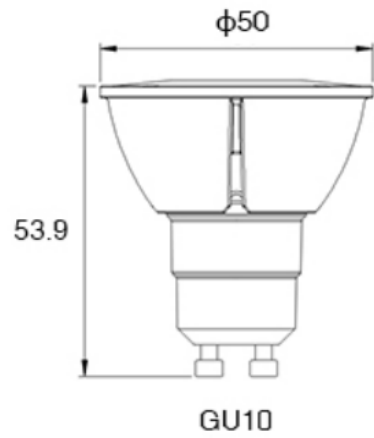

FIT

Ideal size that fits all kinds of traditional fixtures and with 10 years' experience in lamps, heat dissipation is well controlled as well.

GU10

BT-CL6.5WGU10

WATTAGE	LUMEN	BEAM	CCT	CRI	R9	SDCM	FINISH	IP
6.5w	600lm	10° 12° 24° 36°	2700k 3000k 4000k	>90 >90 >90	>50 >50 >50	3 step 3 step 3 step	white black gray	40
INPUT	FREQUENCY	PF	DIM	CERTIFICATE	EQUIVALENT	WARRANTY	LIFESPAN	WEIGHT
220-240v	50/60Hz	>0.8	TRIAC	CE RoHS	up to 75w	3 years	3,5000hrs	64g

PHOTOMETRIC

12° 3000K Ra90

24° 3000K Ra90

36° 3000K Ra90

SPECTRUM

3000K low blue light

DIMENSION

GU10	
Net weight 64g	Box size 50*50*67mm
QTY/CTN 100pcs	CTN size 285*285*260mm
Weight/CTN 8kg	Customized box MOQ 2000pcs

MR16	
Net weight 50g	Box size 50*50*61mm
QTY/CTN 100pcs	CTN size 285*285*235mm
Weight/CTN 6.5kg	Customized box MOQ 2000pcs

PACKAGE