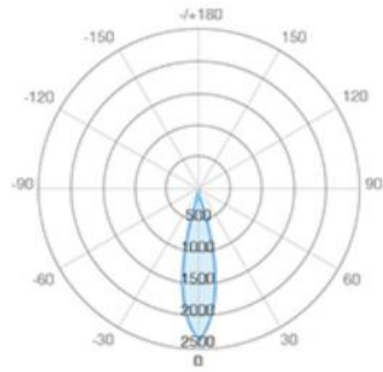

FIT

Ideal size that fits all kinds of traditional fixtures and with 10 years' experience in lamps, heat dissipation is well controlled as well.

GU10

BT-CL6.5WGU10

WATTAGE	LUMEN	BEAM	CCT	CRI	R9	SDCM	FINISH	IP
6.5w	600lm	10° 12° 24° 36°	2700k 3000k 4000k	>90 >90 >90	>50 >50 >50	3 step 3 step 3 step	white black gray	40
INPUT	FREQUENCY	PF	DIM	CERTIFICATE	EQUIVALENT	WARRANTY	LIFESPAN	WEIGHT
220-240v	50/60Hz	>0.8	TRIAC	CE RoHS	up to 75w	3 years	3,5000hrs	64g

MR16

BT-CL6.5WMR16

WATTAGE	LUMEN	BEAM	CCT	CRI	R9	SDCM	FINISH	IP
6.5w	600lm	10° 12° 24° 36°	2700k 3000k 4000k	>90 >90 >90	>50 >50 >50	3 step 3 step 3 step	white black gray	40
INPUT	FREQUENCY	PF	DIM	CERTIFICATE	EQUIVALENT	WARRANTY	LIFESPAN	WEIGHT
AC/DC12V	N/A	>0.9	TRIAC	CE RoHS	up to 75w	3 years	3,5000hrs	50g

PHOTOMETRIC

12° 3000K Ra90

24° 3000K Ra90

36° 3000K Ra90

SPECTRUM

3000K low blue light

DIMENSION

GU10	
Net weight 64g	Box size 50*50*67mm
QTY/CTN 100pcs	CTN size 285*285*260mm
Weight/CTN 8kg	Customized box MOQ 2000pcs